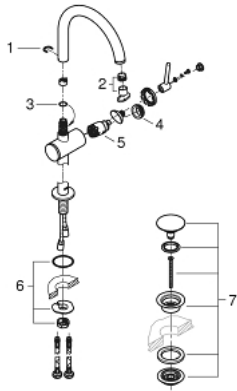

## 32 647 003 ATRIO SINGLE-LEVER BASIN MIXER 1/2" XL-SIZE

### PRODUCT DESCRIPTION

- Colour: chrome
- Single hole installation
- For free-standing basins
- GROHE SilkMove 28 mm ceramic cartridge
- With temperature limiter
- GROHE LongLife finish
- 5.7 l/min laminar mousseur
- swivel tubular C-spout with mousseur
- Stop limiter
- push-open waste set 1 1/4"
- Flexible connection hoses

32 647 003 **ATRIO SINGLE-LEVER BASIN MIXER 1/2"**  
**XL-SIZE**

**SPARE PARTS**, April 2017 – now

- 1: Safety ring (Spare part-nr. 4826600M)
- 2: Flow straightener (Spare part-nr. 48408000)
- 3: Sealing washer (Spare part-nr. 0128500M)
- 4: Fitting ring (Spare part-nr. 07419000)
- 5: Cartridge (Spare part-nr. 46963000)
- 6: Shank mounting kit (Spare part-nr. 48409000)
- 7: Waste set with push-open plug (Spare part-nr. 65807000)