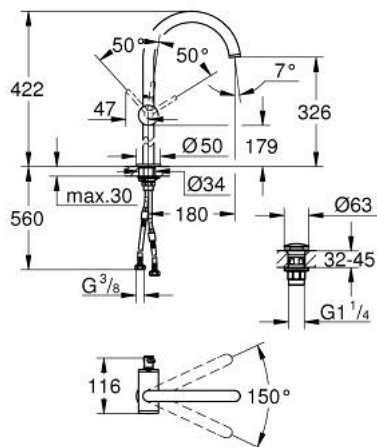

## 32 647 003 ATRIO SINGLE-LEVER BASIN MIXER 1/2" XL-SIZE

### PRODUCT DESCRIPTION

- Colour: chrome
- Single hole installation
- For free-standing basins
- GROHE SilkMove 28 mm ceramic cartridge
- With temperature limiter
- GROHE LongLife finish
- 5.7 l/min laminar mousseur
- swivel tubular C-spout with mousseur
- Stop limiter
- push-open waste set 1 1/4"
- Flexible connection hoses

32 647 003 **ATRIO SINGLE-LEVER BASIN MIXER 1/2"**  
**XL-SIZE**

**SPARE PARTS**, April 2017 – now

- 1: Safety ring (Spare part-nr. 4826600M)
- 2: Flow straightener (Spare part-nr. 48408000)
- 3: Sealing washer (Spare part-nr. 0128500M)
- 4: Fitting ring (Spare part-nr. 07419000)
- 5: Cartridge (Spare part-nr. 46963000)
- 6: Shank mounting kit (Spare part-nr. 48409000)
- 7: Waste set with push-open plug (Spare part-nr. 65807000)