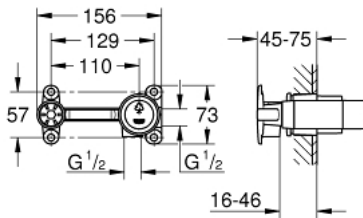

32 635 000 SINGLE-LEVER MIXER 1/2", CONCEALED BODY

PRODUCT DESCRIPTION

- for 2-hole basin mixers
- Wall installation
- Without finishing trim set
- GROHE SilkMove 35 mm ceramic cartridge
- Adjustable flow rate limiter
- installation depth 45 to 75 mm
- DR-brass
- min. recommended pressure 1.0 bar
- includes mounting template

32 635 000 SINGLE-LEVER MIXER 1/2", CONCEALED BODY

SPARE PARTS, August 2007 – May 2022

1: Cartridge (Spare part-nr. 46374000)

2: Socket Spanner (Spare part-nr. 19332000)*

* Optional accessories