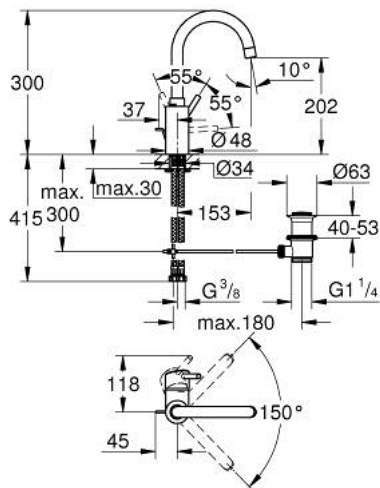

32 629 002 **CONCETTO SINGLE-LEVER BASIN MIXER 1/2"**
L-SIZE

PRODUCT DESCRIPTION

- Colour: chrome
- Single hole installation
- Metal lever
- Covered lever fixing
- GROHE SilkMove 35 mm ceramic cartridge
- Adjustable flow rate limiter
- GROHE LongLife finish
- Protected Water Ways no contact of water with lead or nickel inside the tap
- GROHE FastFixation rapid installation system
- mousseur
- swivel tubular spout
- With stop restriction
- Pop-up waste set 1 1/4"
- Flexible connection hoses
- Optional temperature limiter ref. no. 46 375
- min. recommended pressure 1.0 bar

32 629 002 **CONCETTO SINGLE-LEVER BASIN MIXER 1/2"**
L-SIZE

SPARE PARTS, August 2017 – now

- 1: Lever (Spare part-nr. 46754000)
- 2: Cartridge (Spare part-nr. 46374000)
- 3: Flow control (Spare part-nr. 48418000)
- 4: Pop-up rod (Spare part-nr. 46739000)
- 5: Shank mounting kit (Spare part-nr. 46671000)
- 6: 1 1/4" waste set (Spare part-nr. 28910000)
- 6.1: Plug (Spare part-nr. 07182000)
- 6.2: Eccentric rod (Spare part-nr. 07052000)
- 7: Socket Spanner (Spare part-nr. 19332000)*
- 8: Mounting wrench (Spare part-nr. 19017000)*
- 9: Eccentric rod (Spare part-nr. 07341000)*