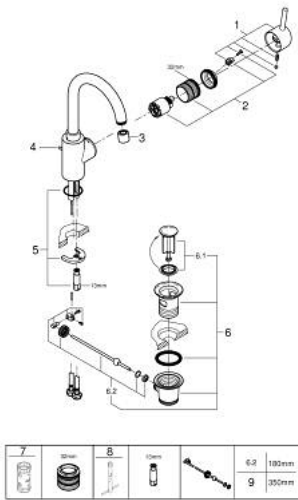

32 629 002 **CONCETTO SINGLE-LEVER BASIN MIXER 1/2"**
L-SIZE

PRODUCT DESCRIPTION

- Colour: chrome
- Single hole installation
- Metal lever
- Covered lever fixing
- GROHE SilkMove 35 mm ceramic cartridge
- Adjustable flow rate limiter
- GROHE LongLife finish
- Protected Water Ways no contact of water with lead or nickel inside the tap
- GROHE FastFixation rapid installation system
- mousseur
- swivel tubular spout
- With stop restriction
- Pop-up waste set 1 1/4"
- Flexible connection hoses
- Optional temperature limiter ref. no. 46 375
- min. recommended pressure 1.0 bar

32 629 002 **CONCETTO SINGLE-LEVER BASIN MIXER 1/2"**
L-SIZE

SPARE PARTS, August 2017 – now

- 1: Lever (Spare part-nr. 46754000)
- 2: Cartridge (Spare part-nr. 46374000)
- 3: Flow control (Spare part-nr. 48418000)
- 4: Pop-up rod (Spare part-nr. 46739000)
- 5: Shank mounting kit (Spare part-nr. 46671000)
- 6: 1 1/4" waste set (Spare part-nr. 28910000)
- 6.1: Plug (Spare part-nr. 07182000)
- 6.2: Eccentric rod (Spare part-nr. 07052000)
- 7: Socket Spanner (Spare part-nr. 19332000)*
- 8: Mounting wrench (Spare part-nr. 19017000)*
- 9: Eccentric rod (Spare part-nr. 07341000)*