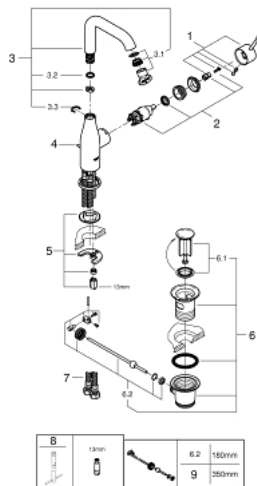

32 628 EN1 ESSENCE SINGLE-LEVER BASIN MIXER 1/2" L-SIZE

PRODUCT DESCRIPTION

- Colour: Brushed nickel
- Single hole installation
- Metal lever
- GROHE SilkMove 28 mm ceramic cartridge
- With temperature limiter
- GROHE LongLife finish
- GROHE EcoJoy - less water, perfect flow
- maximum flow rate (at 3 bar): 6.5 l/min
- GROHE AquaGuide adjustable mousseur
- GROHE FastFixation Plus installation system
- Swivel tubular spout with mousseur and stop limiter
- Pop-up waste set 1 1/4"
- Flexible connection hoses
- min. recommended pressure 1.0 bar

32 628 EN1 ESSENCE SINGLE-LEVER BASIN MIXER 1/2" L-SIZE

SPARE PARTS, November 2016 – now

- 1: Lever (Spare part-nr. 46919EN0)
 - 2: Cartridge (Spare part-nr. 46580000)
 - 3: Tubular spout (Spare part-nr. 13374EN0)
 - 3.1: Flow control (Spare part-nr. 48270000)
 - 3.2: Sealing washer (Spare part-nr. 0128500M)
 - 3.3: Safety ring (Spare part-nr. 4826600M)
 - 4: Pop-up rod (Spare part-nr. 46739EN0)
 - 5: Shank mounting kit (Spare part-nr. 46645000)
 - 6: 1 1/4" waste set (Spare part-nr. 28910EN0)
 - 6.1: Plug (Spare part-nr. 07182EN0)
 - 6.2: Eccentric rod (Spare part-nr. 07052000)
 - 7: Mounting wrench (Spare part-nr. 19017000)*
 - 8: Eccentric rod (Spare part-nr. 07341000)*
- * Optional accessories