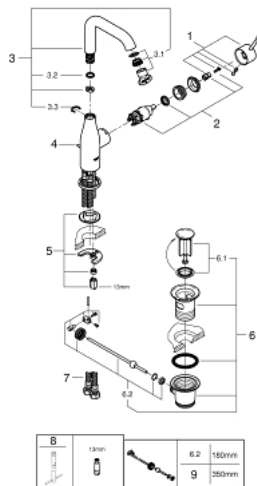

32 628 DC1 ESSENCE SINGLE-LEVER BASIN MIXER 1/2" L-SIZE

PRODUCT DESCRIPTION

- Colour: supersteel
- Single hole installation
- Metal lever
- GROHE SilkMove 28 mm ceramic cartridge
- With temperature limiter
- GROHE LongLife finish
- GROHE EcoJoy - less water, perfect flow
- maximum flow rate (at 3 bar): 6.5 l/min
- GROHE AquaGuide adjustable mousseur
- GROHE FastFixation Plus installation system
- Swivel tubular spout with mousseur and stop limiter
- Pop-up waste set 1 1/4"
- Flexible connection hoses
- min. recommended pressure 1.0 bar

32 628 DC1 ESSENCE SINGLE-LEVER BASIN MIXER 1/2" L-SIZE

SPARE PARTS, January 2016 – now

- 1: Lever (Spare part-nr. 46919DC0)
- 2: Cartridge (Spare part-nr. 46580000)
- 3: Tubular spout (Spare part-nr. 13374DC0)
- 4: Pop-up rod (Spare part-nr. 46739EN0)
- 5: Shank mounting kit (Spare part-nr. 46645000)
- 6: 1 1/4" waste set (Spare part-nr. 28910DC0)
- 6.1: Plug (Spare part-nr. 07182DC0)
- 6.2: Eccentric rod (Spare part-nr. 07052000)
- 7: Connection hose (Spare part-nr. 46255000)
- 8: Mounting wrench (Spare part-nr. 19017000)*
- 9: Eccentric rod (Spare part-nr. 07341000)*