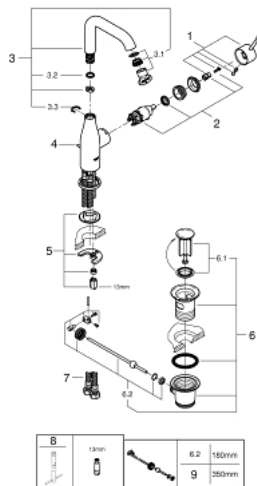

32 628 AL1 ESSENCE SINGLE-LEVER BASIN MIXER 1/2" L-SIZE

PRODUCT DESCRIPTION

- Colour: Brushed hard graphite
- Single hole installation
- Metal lever
- GROHE SilkMove 28 mm ceramic cartridge
- With temperature limiter
- GROHE LongLife finish
- GROHE EcoJoy - less water, perfect flow
- maximum flow rate (at 3 bar): 6.5 l/min
- GROHE AquaGuide adjustable mousseur
- GROHE FastFixation Plus installation system
- Swivel tubular spout with mousseur and stop limiter
- Pop-up waste set 1 1/4"
- Flexible connection hoses
- min. recommended pressure 1.0 bar

32 628 AL1 ESSENCE SINGLE-LEVER BASIN MIXER 1/2" L-SIZE

SPARE PARTS, July 2016 – now

- 1: Lever (Spare part-nr. 46919AL0)
- 2: Cartridge (Spare part-nr. 46580000)
- 3: Tubular spout (Spare part-nr. 13374AL0)
- 4: Pop-up rod (Spare part-nr. 46739AL0)
- 5: Shank mounting kit (Spare part-nr. 46645000)
- 6: 1 1/4" waste set (Spare part-nr. 28910AL0)
- 6.1: Plug (Spare part-nr. 07182AL0)
- 6.2: Eccentric rod (Spare part-nr. 07052000)
- 7: Connection hose (Spare part-nr. 46255000)
- 8: Mounting wrench (Spare part-nr. 19017000)*
- 9: Eccentric rod (Spare part-nr. 07341000)*