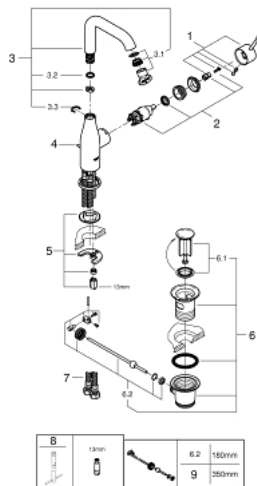

32 628 001 ESSENCE SINGLE-LEVER BASIN MIXER 1/2"
L-SIZE

PRODUCT DESCRIPTION

- Colour: chrome
- Single hole installation
- Metal lever
- GROHE SilkMove 28 mm ceramic cartridge
- With temperature limiter
- GROHE LongLife finish
- GROHE EcoJoy - less water, perfect flow
- maximum flow rate (at 3 bar): 6.5 l/min
- GROHE AquaGuide adjustable mousseur
- GROHE FastFixation Plus installation system
- Swivel tubular spout with mousseur and stop limiter
- Pop-up waste set 1 1/4"
- Flexible connection hoses
- min. recommended pressure 1.0 bar

32 628 001 ESSENCE SINGLE-LEVER BASIN MIXER 1/2" L-SIZE

SPARE PARTS, August 2016 – now

- 1: Lever (Spare part-nr. 46919000)
 - 2: Cartridge (Spare part-nr. 46580000)
 - 3: Tubular spout (Spare part-nr. 13374000)
 - 3.1: Flow control (Spare part-nr. 48270000)
 - 3.2: Sealing washer (Spare part-nr. 0128500M)
 - 3.3: Safety ring (Spare part-nr. 4826600M)
 - 4: Pop-up rod (Spare part-nr. 46739000)
 - 5: Shank mounting kit (Spare part-nr. 46645000)
 - 6: 1 1/4" waste set (Spare part-nr. 28910000)
 - 6.1: Plug (Spare part-nr. 07182000)
 - 6.2: Eccentric rod (Spare part-nr. 07052000)
 - 7: Connection hose (Spare part-nr. 46255000)
 - 8: Mounting wrench (Spare part-nr. 19017000)*
 - 9: Eccentric rod (Spare part-nr. 07341000)*
- * Optional accessories