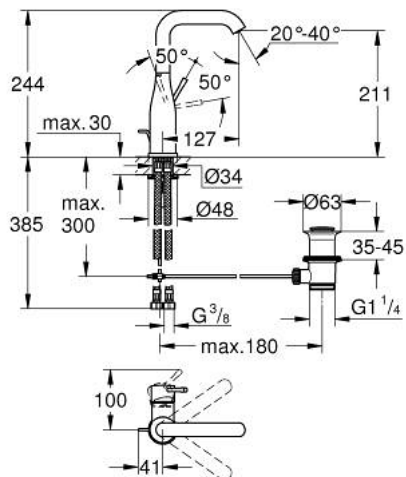

32 628 001 ESSENCE SINGLE-LEVER BASIN MIXER 1/2"
L-SIZE

PRODUCT DESCRIPTION

- Colour: chrome
- Single hole installation
- Metal lever
- GROHE SilkMove 28 mm ceramic cartridge
- With temperature limiter
- GROHE LongLife finish
- GROHE EcoJoy - less water, perfect flow
- maximum flow rate (at 3 bar): 6.5 l/min
- GROHE AquaGuide adjustable mousseur
- GROHE FastFixation Plus installation system
- Swivel tubular spout with mousseur and stop limiter
- Pop-up waste set 1 1/4"
- Flexible connection hoses
- min. recommended pressure 1.0 bar

32 628 001 ESSENCE SINGLE-LEVER BASIN MIXER 1/2" L-SIZE

SPARE PARTS, August 2016 – now

- 1: Lever (Spare part-nr. 46919000)
 - 2: Cartridge (Spare part-nr. 46580000)
 - 3: Tubular spout (Spare part-nr. 13374000)
 - 3.1: Flow control (Spare part-nr. 48270000)
 - 3.2: Sealing washer (Spare part-nr. 0128500M)
 - 3.3: Safety ring (Spare part-nr. 4826600M)
 - 4: Pop-up rod (Spare part-nr. 46739000)
 - 5: Shank mounting kit (Spare part-nr. 46645000)
 - 6: 1 1/4" waste set (Spare part-nr. 28910000)
 - 6.1: Plug (Spare part-nr. 07182000)
 - 6.2: Eccentric rod (Spare part-nr. 07052000)
 - 7: Connection hose (Spare part-nr. 46255000)
 - 8: Mounting wrench (Spare part-nr. 19017000)*
 - 9: Eccentric rod (Spare part-nr. 07341000)*
- * Optional accessories