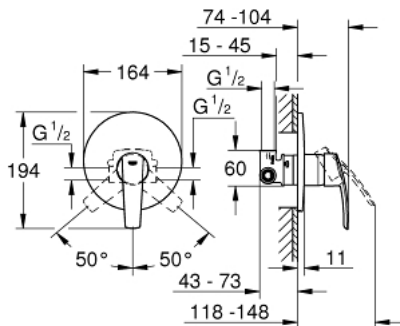

## 32 590 001 **START SINGLE-LEVER SHOWER MIXER 1/2"**

### PRODUCT DESCRIPTION

- Colour: chrome
- Wall installation
- Consisting of:
  - Set for final installation
  - with concealed body
  - GROHE SilkMove 46 mm ceramic cartridge
  - Adjustable flow rate limiter
  - GROHE LongLife finish
  - Metal lever
  - Metal wall escutcheon
  - Escutcheon- and shaft-sealing
  - GROHE FastFixation covered fixation
  - Optional temperature limiter ref. no. 46 308