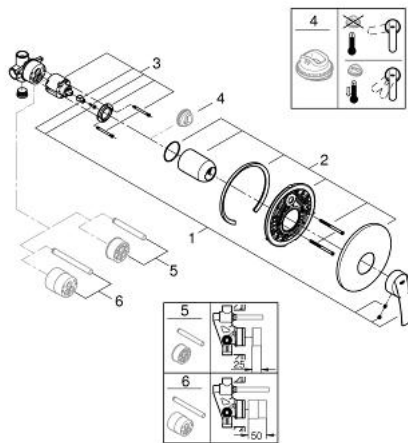

## 32 590 001 **START SINGLE-LEVER SHOWER MIXER 1/2"**

### PRODUCT DESCRIPTION

- Colour: chrome
- Wall installation
- Consisting of:
  - Set for final installation
  - with concealed body
  - GROHE SilkMove 46 mm ceramic cartridge
  - Adjustable flow rate limiter
  - GROHE LongLife finish
  - Metal lever
  - Metal wall escutcheon
  - Escutcheon- and shaft-sealing
  - GROHE FastFixation covered fixation
  - Optional temperature limiter ref. no. 46 308