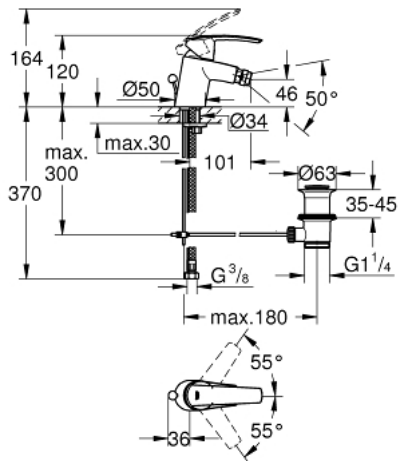

32 560 001 **START SINGLE-LEVER BIDET MIXER 1/2"**
S-SIZE

PRODUCT DESCRIPTION

- Colour: chrome
- Single hole installation
- Metal lever
- GROHE SilkMove 35 mm ceramic cartridge
- With temperature limiter
- Adjustable flow rate limiter
- GROHE LongLife finish
- With ball joint
- mousseur 5.7 l/min
- Pop-up waste set 1 1/4"
- Flexible connection hoses
- GROHE FastFixation rapid installation system

32 560 001 **START SINGLE-LEVER BIDET MIXER 1/2"**
S-SIZE

SPARE PARTS, November 2014 – now

- 1: Lever (Spare part-nr. 46897000)
 - 2: Cap (Spare part-nr. 46492000)
 - 3: Screw coupling (Spare part-nr. 46460000)
 - 4: Cartridge (Spare part-nr. 46374000)
 - 5: Pop-up rod (Spare part-nr. 46457000)
 - 6: Flow control (Spare part-nr. 48159000)
 - 7: Shank mounting kit (Spare part-nr. 46671000)
 - 8: 1 1/4" waste set (Spare part-nr. 28910000)
 - 8.1: Plug (Spare part-nr. 07182000)
 - 8.2: Eccentric rod (Spare part-nr. 07052000)
 - 9: Eccentric rod (Spare part-nr. 07341000)*
 - 10: Socket Spanner (Spare part-nr. 19332000)*
 - 11: Mounting wrench (Spare part-nr. 19017000)*
- * Optional accessories