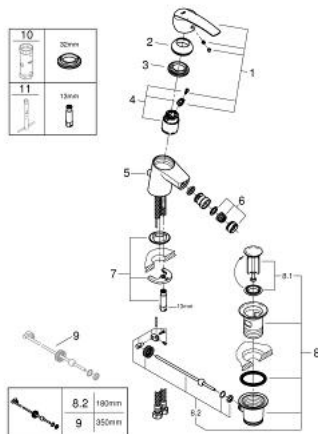

32 560 001 **START SINGLE-LEVER BIDET MIXER 1/2"**
S-SIZE

PRODUCT DESCRIPTION

- Colour: chrome
- Single hole installation
- Metal lever
- GROHE SilkMove 35 mm ceramic cartridge
- With temperature limiter
- Adjustable flow rate limiter
- GROHE LongLife finish
- With ball joint
- mousseur 5.7 l/min
- Pop-up waste set 1 1/4"
- Flexible connection hoses
- GROHE FastFixation rapid installation system

32 560 001 **START SINGLE-LEVER BIDET MIXER 1/2"**
S-SIZE

SPARE PARTS, November 2014 – now

- 1: Lever (Spare part-nr. 46897000)
 - 2: Cap (Spare part-nr. 46492000)
 - 3: Screw coupling (Spare part-nr. 46460000)
 - 4: Cartridge (Spare part-nr. 46374000)
 - 5: Pop-up rod (Spare part-nr. 46457000)
 - 6: Flow control (Spare part-nr. 48159000)
 - 7: Shank mounting kit (Spare part-nr. 46671000)
 - 8: 1 1/4" waste set (Spare part-nr. 28910000)
 - 8.1: Plug (Spare part-nr. 07182000)
 - 8.2: Eccentric rod (Spare part-nr. 07052000)
 - 9: Eccentric rod (Spare part-nr. 07341000)*
 - 10: Socket Spanner (Spare part-nr. 19332000)*
 - 11: Mounting wrench (Spare part-nr. 19017000)*
- * Optional accessories