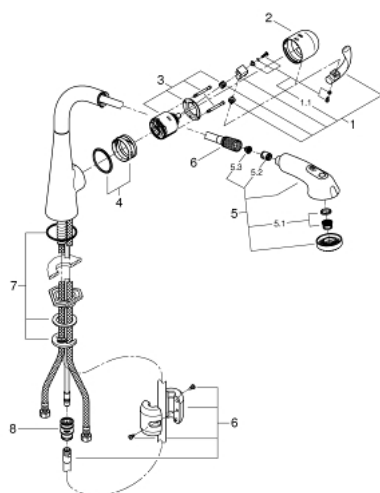

32 553 000 LADYLUX³ SINGLE-LEVER SINK MIXER 1/2"

PRODUCT DESCRIPTION

- Colour: chrome
- Single hole installation
- GROHE LongLife finish
- GROHE SilkMove 46 mm ceramic cartridge
- Pull-Out spray for greater flexibility
- Dual Spray - switch between mousseur and SpeedClean shower jet using diverter
- automatic return to mousseur
- Adjustable flow rate limiter
- swivel tubular spout, swivel area 360°
- integrated non-return valve
- Protected against backflow
- Flexible connection hoses
- Rapid installation system

32 553 000 LADYLUX³ SINGLE-LEVER SINK MIXER 1/2"

SPARE PARTS, May 2016 – now

- 1: Lever (Spare part-nr. 46654000)
- 1.1: Fixing set (Spare part-nr. 46310000)
- 2: Cap (Spare part-nr. 46655000)
- 3: Cartridge (Spare part-nr. 46048000)
- 4: Guide and slide ring (Spare part-nr. 46632V00)
- 5: Pull out spray (Spare part-nr. 46656NC0)
- 5.1: Flow control (Spare part-nr. 13952000)
- 5.2: Non-return valve (Spare part-nr. 08565000)
- 5.3: Dirt strainer (Spare part-nr. 0676800M)
- 6: Shower hose (Spare part-nr. 48293000)
- 7: Shank mounting kit (Spare part-nr. 46345000)
- 8: Quick coupling (Spare part-nr. 46338000)