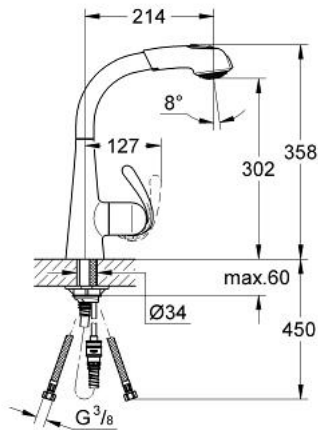

32 553 000 LADYLUX³ SINGLE-LEVER SINK MIXER 1/2"

PRODUCT DESCRIPTION

- Colour: chrome
- Single hole installation
- GROHE LongLife finish
- GROHE SilkMove 46 mm ceramic cartridge
- Pull-Out spray for greater flexibility
- Dual Spray - switch between mousseur and SpeedClean shower jet using diverter
- automatic return to mousseur
- Adjustable flow rate limiter
- swivel tubular spout, swivel area 360°
- integrated non-return valve
- Protected against backflow
- Flexible connection hoses
- Rapid installation system

32 553 000 LADYLUX³ SINGLE-LEVER SINK MIXER 1/2"

SPARE PARTS, May 2016 – now

- 1: Lever (Spare part-nr. 46654000)
- 1.1: Fixing set (Spare part-nr. 46310000)
- 2: Cap (Spare part-nr. 46655000)
- 3: Cartridge (Spare part-nr. 46048000)
- 4: Guide and slide ring (Spare part-nr. 46632V00)
- 5: Pull out spray (Spare part-nr. 46656NC0)
- 5.1: Flow control (Spare part-nr. 13952000)
- 5.2: Non-return valve (Spare part-nr. 08565000)
- 5.3: Dirt strainer (Spare part-nr. 0676800M)
- 6: Shower hose (Spare part-nr. 48293000)
- 7: Shank mounting kit (Spare part-nr. 46345000)
- 8: Quick coupling (Spare part-nr. 46338000)