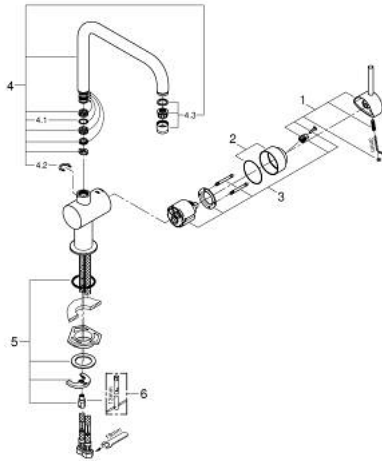

## 32 488 000 MINTA SINGLE-LEVER SINK MIXER 1/2"

### PRODUCT DESCRIPTION

- Colour: chrome
- U-spout
- Single hole installation
- GROHE LongLife finish
- GROHE SilkMove 46 mm ceramic cartridge
- Adjustable flow rate limiter
- selectable swivel area: 0° / 150° / 360°
- swivel tubular spout
- Flexible connection hoses
- Rapid installation system
- Optional temperature limiter ref. no. 46 308
- maximum flow rate (at 3 bar): 11.5 l/min

### SPARE PARTS, March 2007 – October 2014

- 1: Lever (Spare part-nr. 46015000)
  - 2: Cap (Spare part-nr. 46025000)
  - 3: Cartridge (Spare part-nr. 46048000)
  - 4: Spout (Spare part-nr. 13096000)
  - 4.1: Sealing washer (Spare part-nr. 0128500M)
  - 4.2: Safety ring (Spare part-nr. 0485300M)
  - 4.3: Flow control (Spare part-nr. 13928000)
  - 5: Shank mounting kit (Spare part-nr. 46249000)
  - 6: Mounting wrench (Spare part-nr. 19017000)\*
- \* Optional accessories