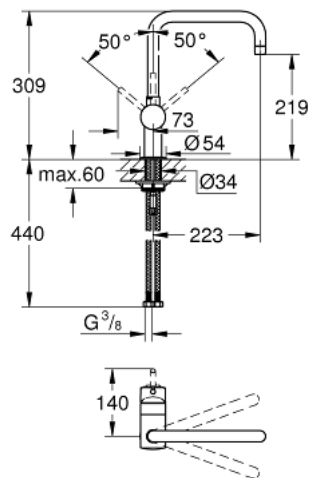

## 32 488 000 MINTA SINGLE-LEVER SINK MIXER 1/2"

### PRODUCT DESCRIPTION

- Colour: chrome
- U-spout
- Single hole installation
- GROHE LongLife finish
- GROHE SilkMove 46 mm ceramic cartridge
- Adjustable flow rate limiter
- selectable swivel area: 0° / 150° / 360°
- swivel tubular spout
- Flexible connection hoses
- Rapid installation system
- Optional temperature limiter ref. no. 46 308
- maximum flow rate (at 3 bar): 11.5 l/min

### SPARE PARTS, March 2007 – October 2014

- 1: Lever (Spare part-nr. 46015000)
  - 2: Cap (Spare part-nr. 46025000)
  - 3: Cartridge (Spare part-nr. 46048000)
  - 4: Spout (Spare part-nr. 13096000)
  - 4.1: Sealing washer (Spare part-nr. 0128500M)
  - 4.2: Safety ring (Spare part-nr. 0485300M)
  - 4.3: Flow control (Spare part-nr. 13928000)
  - 5: Shank mounting kit (Spare part-nr. 46249000)
  - 6: Mounting wrench (Spare part-nr. 19017000)\*
- \* Optional accessories