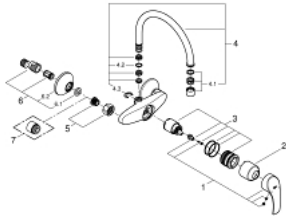

32 482 002 EUROSMART SINGLE-LEVER SINK MIXER 1/2"

PRODUCT DESCRIPTION

- Colour: chrome
- Wall mounted
- GROHE LongLife finish
- GROHE SilkMove 35 mm ceramic cartridge
- mousseur
- Adjustable flow rate limiter
- swivel tubular spout, swivel area 360°
- projection 186 mm
- integrated temperature limiter
- S-unions

32 482 002 EUROSMART SINGLE-LEVER SINK MIXER 1/2"

SPARE PARTS, April 2013 – now

- 1: Lever (Spare part-nr. 46898000)
- 2: Cap (Spare part-nr. 46899000)
- 3: Cartridge (Spare part-nr. 46374000)
- 4: C-spout (Spare part-nr. 13371000)
- 4.1: Flow control (Spare part-nr. 06574000)
- 4.2: Sealing washer (Spare part-nr. 0128500M)
- 4.3: Safety ring (Spare part-nr. 0485300M)
- 5: 1/2" screw connection (Spare part-nr. 45044000)
- 6: S-union (Spare part-nr. 12075000)
- 6.1: Seal (Spare part-nr. 0138600M)
- 6.2: Escutcheon (Spare part-nr. 0221000M)
- 7: Extension 3/4" (Spare part-nr. 0713000M)*