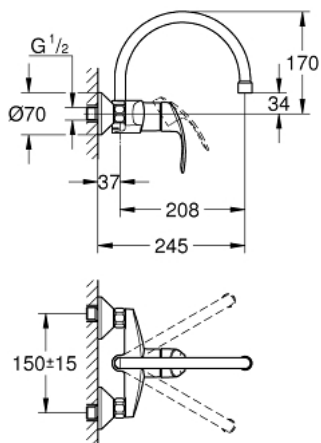

32 482 002 EUROSMART SINGLE-LEVER SINK MIXER 1/2"

PRODUCT DESCRIPTION

- Colour: chrome
- Wall mounted
- GROHE LongLife finish
- GROHE SilkMove 35 mm ceramic cartridge
- mousseur
- Adjustable flow rate limiter
- swivel tubular spout, swivel area 360°
- projection 186 mm
- integrated temperature limiter
- S-unions

32 482 002 EUROSMART SINGLE-LEVER SINK MIXER 1/2"

SPARE PARTS, April 2013 – now

- 1: Lever (Spare part-nr. 46898000)
- 2: Cap (Spare part-nr. 46899000)
- 3: Cartridge (Spare part-nr. 46374000)
- 4: C-spout (Spare part-nr. 13371000)
- 4.1: Flow control (Spare part-nr. 06574000)
- 4.2: Sealing washer (Spare part-nr. 0128500M)
- 4.3: Safety ring (Spare part-nr. 0485300M)
- 5: 1/2" screw connection (Spare part-nr. 45044000)
- 6: S-union (Spare part-nr. 12075000)
- 6.1: Seal (Spare part-nr. 0138600M)
- 6.2: Escutcheon (Spare part-nr. 0221000M)
- 7: Extension 3/4" (Spare part-nr. 0713000M)*