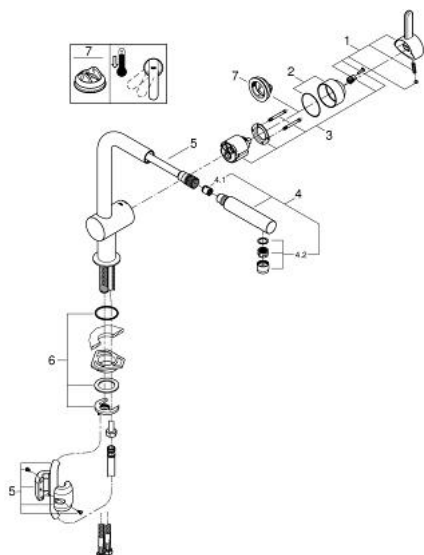

32 454 000 FLAIR SINGLE-LEVER SINK MIXER 1/2"

PRODUCT DESCRIPTION

- Colour: chrome
- Single hole installation
- L-spout
- GROHE SilkMove 46 mm ceramic cartridge
- GROHE LongLife finish
- Adjustable flow rate limiter
- Swivel tubular spout with stop limiter
- Pull-Out spout for greater flexibility
- Easy Docking Function guarantees easy retraction and smooth docking back to the starting position
- mousseur spray
- integrated non-return valve
- Flexible connection hoses
- GROHE FastFixation rapid installation system

32 454 000 FLAIR SINGLE-LEVER SINK MIXER 1/2"

SPARE PARTS, March 2016 – now

- 1: Lever (Spare part-nr. 46615000)
 - 2: Cap (Spare part-nr. 46025000)
 - 3: Cartridge (Spare part-nr. 46048000)
 - 4: Pull out spray (Spare part-nr. 46858000)
 - 4.1: Non-return valve (Spare part-nr. 08565000)
 - 4.2: Flow control (Spare part-nr. 13967000)
 - 5: Shower hose (Spare part-nr. 48293000)
 - 6: Shank mounting kit (Spare part-nr. 46345000)
 - 7: Temperature limiter (Spare part-nr. 46375000)*
- * Optional accessories