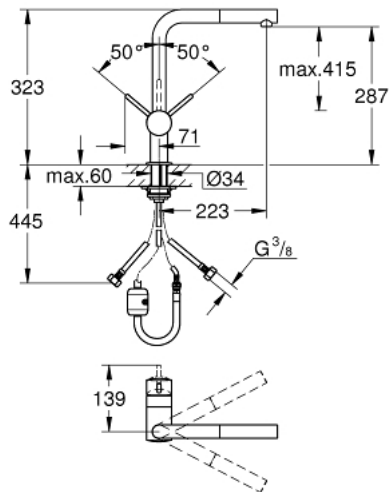

32 454 000 FLAIR SINGLE-LEVER SINK MIXER 1/2"

PRODUCT DESCRIPTION

- Colour: chrome
- Single hole installation
- L-spout
- GROHE SilkMove 46 mm ceramic cartridge
- GROHE LongLife finish
- Adjustable flow rate limiter
- Swivel tubular spout with stop limiter
- Pull-Out spout for greater flexibility
- Easy Docking Function guarantees easy retraction and smooth docking back to the starting position
- mousseur spray
- integrated non-return valve
- Flexible connection hoses
- GROHE FastFixation rapid installation system

32 454 000 FLAIR SINGLE-LEVER SINK MIXER 1/2"

SPARE PARTS, March 2016 – now

- 1: Lever (Spare part-nr. 46615000)
 - 2: Cap (Spare part-nr. 46025000)
 - 3: Cartridge (Spare part-nr. 46048000)
 - 4: Pull out spray (Spare part-nr. 46858000)
 - 4.1: Non-return valve (Spare part-nr. 08565000)
 - 4.2: Flow control (Spare part-nr. 13967000)
 - 5: Shower hose (Spare part-nr. 48293000)
 - 6: Shank mounting kit (Spare part-nr. 46345000)
 - 7: Temperature limiter (Spare part-nr. 46375000)*
- * Optional accessories