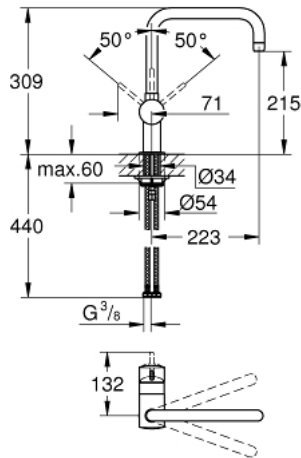

32 453 000 FLAIR SINGLE-LEVER SINK MIXER 1/2"

PRODUCT DESCRIPTION

- Colour: chrome
- Single hole installation
- U-spout
- GROHE SilkMove 46 mm ceramic cartridge
- GROHE LongLife finish
- Adjustable flow rate limiter
- Swivel tubular spout with stop limiter
- mousseur
- Flexible connection hoses
- GROHE FastFixation rapid installation system

32 453 000 FLAIR SINGLE-LEVER SINK MIXER 1/2"

SPARE PARTS, October 2016 – now

- 1: Lever (Spare part-nr. 46015000)
- 2: Cap (Spare part-nr. 46025000)
- 3: Cartridge (Spare part-nr. 46048000)
- 4: Spout (Spare part-nr. 13096000)
- 4.1: Sealing washer (Spare part-nr. 0128500M)
- 4.2: Safety ring (Spare part-nr. 0485300M)
- 4.3: Flow control (Spare part-nr. 13928000)
- 5: Shank mounting kit (Spare part-nr. 46249000)
- 6: Mounting wrench (Spare part-nr. 19017000)*
- 7: Temperature limiter (Spare part-nr. 46375000)*