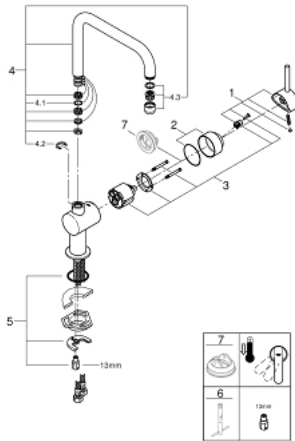

32 453 000 FLAIR SINGLE-LEVER SINK MIXER 1/2"

PRODUCT DESCRIPTION

- Colour: chrome
- Single hole installation
- U-spout
- GROHE SilkMove 46 mm ceramic cartridge
- GROHE LongLife finish
- Adjustable flow rate limiter
- Swivel tubular spout with stop limiter
- mousseur
- Flexible connection hoses
- GROHE FastFixation rapid installation system

32 453 000 FLAIR SINGLE-LEVER SINK MIXER 1/2"

SPARE PARTS, October 2016 – now

- 1: Lever (Spare part-nr. 46015000)
- 2: Cap (Spare part-nr. 46025000)
- 3: Cartridge (Spare part-nr. 46048000)
- 4: Spout (Spare part-nr. 13096000)
- 4.1: Sealing washer (Spare part-nr. 0128500M)
- 4.2: Safety ring (Spare part-nr. 0485300M)
- 4.3: Flow control (Spare part-nr. 13928000)
- 5: Shank mounting kit (Spare part-nr. 46249000)
- 6: Mounting wrench (Spare part-nr. 19017000)*
- 7: Temperature limiter (Spare part-nr. 46375000)*