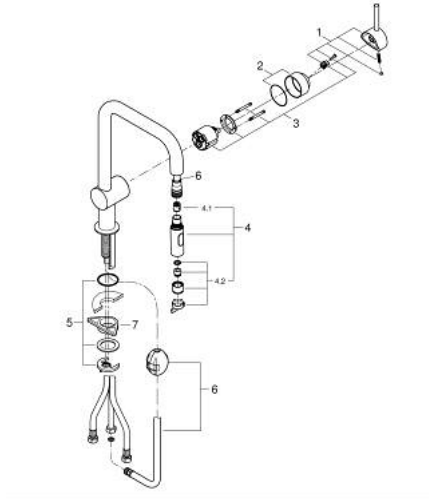

32 322 DC2 MINTA SINGLE-LEVER SINK MIXER 1/2"

PRODUCT DESCRIPTION

- Colour: supersteel
- U-spout
- Single hole installation
- GROHE LongLife finish
- GROHE SilkMove 46 mm ceramic cartridge
- Easy Docking Function guarantees easy retraction and smooth docking back to the starting position
- Pull-Out spout for greater flexibility
- Dual Spray - switch between laminar spray and SpeedClean shower jet using diverter
- Adjustable flow rate limiter
- swivel tubular spout, swivel area 360°
- integrated non-return valve
- Protected against backflow
- Flexible connection hoses
- Rapid installation system
- maximum flow rate (at 3 bar): 9 l/min

32 322 DC2 MINTA SINGLE-LEVER SINK MIXER 1/2"

SPARE PARTS, June 2024 – now

- 1: Lever (Spare part-nr. 46015DC0)
- 2: Cap (Spare part-nr. 46025DC0)
- 3: Cartridge (Spare part-nr. 46048000)
- 4: Pull out spray (Spare part-nr. 48416DC0)
- 4.1: Non-return valve (Spare part-nr. 08565000)
- 4.2: Flow straightener (Spare part-nr. 48347000)
- 5: Shank mounting kit (Spare part-nr. 46345000)
- 6: Hose for sink mixer with pull-out dual spray or mousseur (Spare part-nr. 48293000)
- 7: Support plate (Spare part-nr. 05334000)