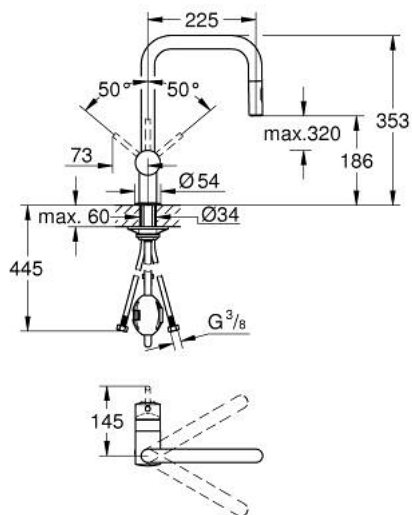

32 322 DC2 MINTA SINGLE-LEVER SINK MIXER 1/2"

PRODUCT DESCRIPTION

- Colour: supersteel
- U-spout
- Single hole installation
- GROHE LongLife finish
- GROHE SilkMove 46 mm ceramic cartridge
- Easy Docking Function guarantees easy retraction and smooth docking back to the starting position
- Pull-Out spout for greater flexibility
- Dual Spray - switch between laminar spray and SpeedClean shower jet using diverter
- Adjustable flow rate limiter
- swivel tubular spout, swivel area 360°
- integrated non-return valve
- Protected against backflow
- Flexible connection hoses
- Rapid installation system
- maximum flow rate (at 3 bar): 9 l/min

32 322 DC2 MINTA SINGLE-LEVER SINK MIXER 1/2"

SPARE PARTS, June 2024 – now

- 1: Lever (Spare part-nr. 46015DC0)
- 2: Cap (Spare part-nr. 46025DC0)
- 3: Cartridge (Spare part-nr. 46048000)
- 4: Pull out spray (Spare part-nr. 48416DC0)
- 4.1: Non-return valve (Spare part-nr. 08565000)
- 4.2: Flow straightener (Spare part-nr. 48347000)
- 5: Shank mounting kit (Spare part-nr. 46345000)
- 6: Hose for sink mixer with pull-out dual spray or mousseur (Spare part-nr. 48293000)
- 7: Support plate (Spare part-nr. 05334000)