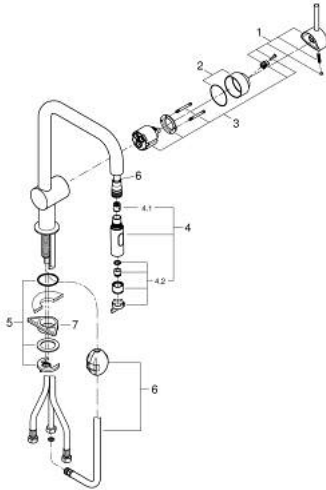

## 32 322 002 MINTA SINGLE-LEVER SINK MIXER 1/2"

### PRODUCT DESCRIPTION

- Colour: chrome
- U-spout
- Single hole installation
- GROHE LongLife finish
- GROHE SilkMove 46 mm ceramic cartridge
- Easy Docking Function guarantees easy retraction and smooth docking back to the starting position
- Pull-Out spout for greater flexibility
- Dual Spray - switch between laminar spray and SpeedClean shower jet using diverter
- automatic return to laminar spray
- Adjustable flow rate limiter
- swivel tubular spout, swivel area 360°
- integrated non-return valve
- Protected against backflow
- Flexible connection hoses
- Rapid installation system
- maximum flow rate (at 3 bar): 9 l/min

### SPARE PARTS, June 2024 – now

- 1: Lever (Spare part-nr. 46015000)
- 2: Cap (Spare part-nr. 46025000)
- 3: Cartridge (Spare part-nr. 46048000)
- 4: Pull out spray (Spare part-nr. 48416000)
- 4.1: Non-return valve (Spare part-nr. 08565000)
- 4.2: Flow straightener (Spare part-nr. 48347000)
- 5: Shank mounting kit (Spare part-nr. 46345000)
- 6: Hose for sink mixer with pull-out dual spray or mousseur (Spare part-nr. 48293000)
- 7: Support plate (Spare part-nr. 05334000)