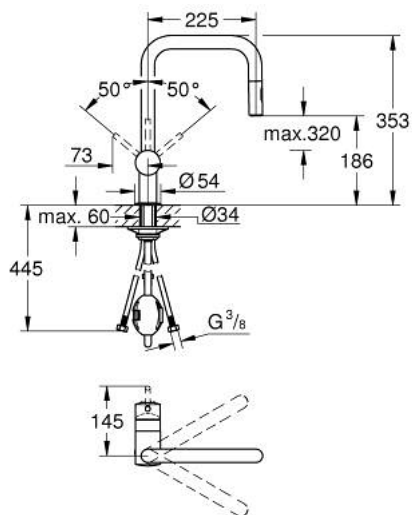

## 32 322 002 MINTA SINGLE-LEVER SINK MIXER 1/2"

### PRODUCT DESCRIPTION

- Colour: chrome
- U-spout
- Single hole installation
- GROHE LongLife finish
- GROHE SilkMove 46 mm ceramic cartridge
- Easy Docking Function guarantees easy retraction and smooth docking back to the starting position
- Pull-Out spout for greater flexibility
- Dual Spray - switch between laminar spray and SpeedClean shower jet using diverter
- automatic return to laminar spray
- Adjustable flow rate limiter
- swivel tubular spout, swivel area 360°
- integrated non-return valve
- Protected against backflow
- Flexible connection hoses
- Rapid installation system
- maximum flow rate (at 3 bar): 9 l/min

### SPARE PARTS, June 2024 – now

- 1: Lever (Spare part-nr. 46015000)
- 2: Cap (Spare part-nr. 46025000)
- 3: Cartridge (Spare part-nr. 46048000)
- 4: Pull out spray (Spare part-nr. 48416000)
- 4.1: Non-return valve (Spare part-nr. 08565000)
- 4.2: Flow straightener (Spare part-nr. 48347000)
- 5: Shank mounting kit (Spare part-nr. 46345000)
- 6: Hose for sink mixer with pull-out dual spray or mousseur (Spare part-nr. 48293000)
- 7: Support plate (Spare part-nr. 05334000)