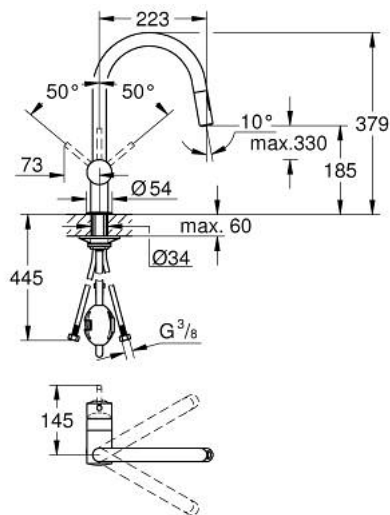

32 321 002 MINTA SINGLE-LEVER SINK MIXER 1/2"

PRODUCT DESCRIPTION

- Colour: chrome
- C-spout
- Single hole installation
- GROHE LongLife finish
- GROHE SilkMove 46 mm ceramic cartridge
- Easy Docking Function guarantees easy retraction and smooth docking back to the starting position
- Pull-Out spout for greater flexibility
- Dual Spray - switch between laminar spray and SpeedClean shower jet using diverter
- Adjustable flow rate limiter
- swivel tubular spout, swivel area 360°
- integrated non-return valve
- Protected against backflow
- Flexible connection hoses
- Rapid installation system
- maximum flow rate (at 3 bar): 9 l/min

32 321 002 MINTA SINGLE-LEVER SINK MIXER 1/2"

SPARE PARTS, June 2024 – now

- 1: Lever (Spare part-nr. 46015000)
- 2: Cap (Spare part-nr. 46025000)
- 3: Cartridge (Spare part-nr. 46048000)
- 4: Pull out spray (Spare part-nr. 48416000)
- 4.1: Non-return valve (Spare part-nr. 08565000)
- 4.2: Flow straightener (Spare part-nr. 48347000)
- 5: Shank mounting kit (Spare part-nr. 46345000)
- 6: Hose for sink mixer with pull-out dual spray or mousseur (Spare part-nr. 48293000)
- 7: Support plate (Spare part-nr. 05334000)
- 8: Temperature limiter (Spare part-nr. 46375000)