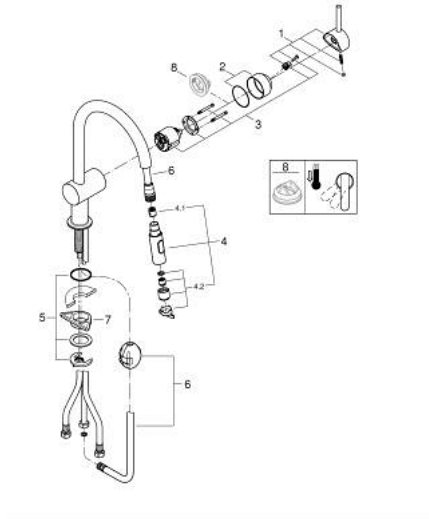

32 321 002 MINTA SINGLE-LEVER SINK MIXER 1/2"

PRODUCT DESCRIPTION

- Colour: chrome
- C-spout
- Single hole installation
- GROHE LongLife finish
- GROHE SilkMove 46 mm ceramic cartridge
- Easy Docking Function guarantees easy retraction and smooth docking back to the starting position
- Pull-Out spout for greater flexibility
- Dual Spray - switch between laminar spray and SpeedClean shower jet using diverter
- Adjustable flow rate limiter
- swivel tubular spout, swivel area 360°
- integrated non-return valve
- Protected against backflow
- Flexible connection hoses
- Rapid installation system
- maximum flow rate (at 3 bar): 9 l/min

32 321 002 MINTA SINGLE-LEVER SINK MIXER 1/2"

SPARE PARTS, June 2024 – now

- 1: Lever (Spare part-nr. 46015000)
- 2: Cap (Spare part-nr. 46025000)
- 3: Cartridge (Spare part-nr. 46048000)
- 4: Pull out spray (Spare part-nr. 48416000)
- 4.1: Non-return valve (Spare part-nr. 08565000)
- 4.2: Flow straightener (Spare part-nr. 48347000)
- 5: Shank mounting kit (Spare part-nr. 46345000)
- 6: Hose for sink mixer with pull-out dual spray or mousseur (Spare part-nr. 48293000)
- 7: Support plate (Spare part-nr. 05334000)
- 8: Temperature limiter (Spare part-nr. 46375000)