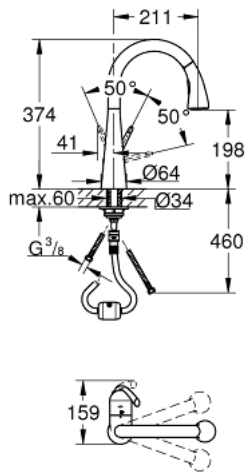

32 294 001 LADYLUX³ SINGLE-LEVER SINK MIXER 1/2"

PRODUCT DESCRIPTION

- Colour: chrome
- Single hole installation
- GROHE LongLife finish
- GROHE SilkMove 46 mm ceramic cartridge
- Protected Water Ways no contact of water with lead or nickel inside the tap
- Pull-Out spray for greater flexibility
- Dual Spray - switch between mousseur and SpeedClean shower jet using diverter
- automatic return to mousseur
- Adjustable flow rate limiter
- swivel tubular spout, swivel area 360°
- integrated non-return valve
- Protected against backflow
- Flexible connection hoses
- Rapid installation system
- min. recommended pressure 1.0 bar

32 294 001 LADYLUX³ SINGLE-LEVER SINK MIXER 1/2"

SPARE PARTS, April 2016 – now

- 1: Lever (Spare part-nr. 46654000)
- 1.1: Fixing set (Spare part-nr. 46310000)
- 2: Cap (Spare part-nr. 46655000)
- 3: Cartridge (Spare part-nr. 46048000)
- 4: Guide and slide ring (Spare part-nr. 46632V00)
- 5: Pull out spray (Spare part-nr. 46875NC0)
- 5.1: Flow control (Spare part-nr. 46711000)
- 5.2: Non-return valve (Spare part-nr. 08565000)
- 5.3: Dirt strainer (Spare part-nr. 0676800M)
- 6: Shower hose (Spare part-nr. 48293000)
- 7: Shank mounting kit (Spare part-nr. 46345000)
- 8: Quick coupling (Spare part-nr. 46338000)