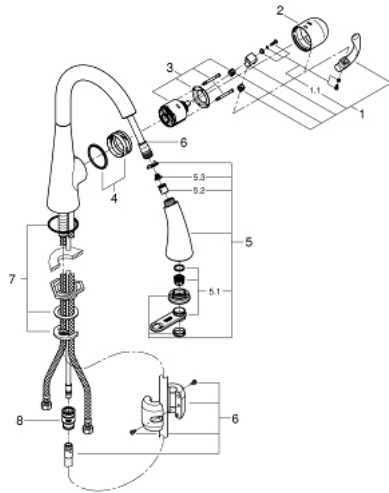

32 294 001 LADYLUX³ SINGLE-LEVER SINK MIXER 1/2"

PRODUCT DESCRIPTION

- Colour: chrome
- Single hole installation
- GROHE LongLife finish
- GROHE SilkMove 46 mm ceramic cartridge
- Protected Water Ways no contact of water with lead or nickel inside the tap
- Pull-Out spray for greater flexibility
- Dual Spray - switch between mousseur and SpeedClean shower jet using diverter
- automatic return to mousseur
- Adjustable flow rate limiter
- swivel tubular spout, swivel area 360°
- integrated non-return valve
- Protected against backflow
- Flexible connection hoses
- Rapid installation system
- min. recommended pressure 1.0 bar

32 294 001 LADYLUX³ SINGLE-LEVER SINK MIXER 1/2"

SPARE PARTS, April 2016 – now

- 1: Lever (Spare part-nr. 46654000)
- 1.1: Fixing set (Spare part-nr. 46310000)
- 2: Cap (Spare part-nr. 46655000)
- 3: Cartridge (Spare part-nr. 46048000)
- 4: Guide and slide ring (Spare part-nr. 46632V00)
- 5: Pull out spray (Spare part-nr. 46875NC0)
- 5.1: Flow control (Spare part-nr. 46711000)
- 5.2: Non-return valve (Spare part-nr. 08565000)
- 5.3: Dirt strainer (Spare part-nr. 0676800M)
- 6: Shower hose (Spare part-nr. 48293000)
- 7: Shank mounting kit (Spare part-nr. 46345000)
- 8: Quick coupling (Spare part-nr. 46338000)