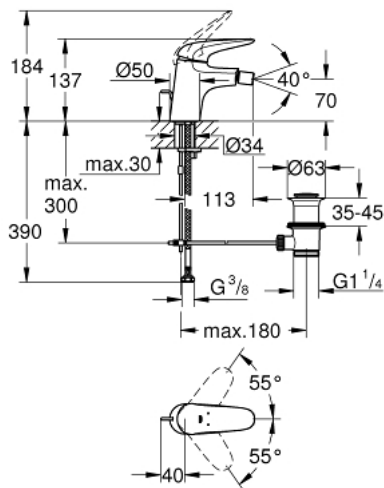

32 288 001 **WAVE SINGLE-LEVER BIDET MIXER 1/2"**
S-SIZE

PRODUCT DESCRIPTION

- Colour: chrome
- Single hole installation
- Metal lever
- GROHE SilkMove 35 mm ceramic cartridge
- With temperature limiter
- Adjustable flow rate limiter
- GROHE LongLife finish
- mousseur 5.7 l/min
- With ball joint
- Pop-up waste set 1 1/4"
- Flexible connection hoses
- GROHE FastFixation rapid installation system
- GROHE QuickTool included

32 288 001 WAVE SINGLE-LEVER BIDET MIXER 1/2" S-SIZE

SPARE PARTS, February 2015 – now

- 1: Solid metal lever (Spare part-nr. 46951000)
 - 2: Cap (Spare part-nr. 46492000)
 - 3: Screw coupling (Spare part-nr. 46460000)
 - 4: Cartridge (Spare part-nr. 46374000)
 - 5: Pop-up rod (Spare part-nr. 46739000)
 - 6: Flow control (Spare part-nr. 13998000)
 - 7: Shank mounting kit (Spare part-nr. 46671000)
 - 8: 1 1/4" waste set (Spare part-nr. 28910000)
 - 8.1: Plug (Spare part-nr. 07182000)
 - 8.2: Eccentric rod (Spare part-nr. 07052000)
 - 9: Eccentric rod (Spare part-nr. 07341000)*
 - 10: Socket Spanner (Spare part-nr. 19332000)*
 - 11: Mounting wrench (Spare part-nr. 19017000)*
- * Optional accessories