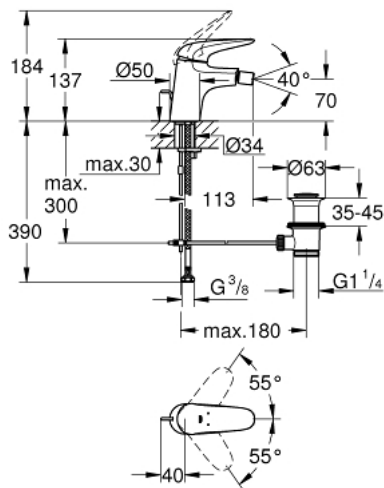

32 288 001 **WAVE SINGLE-LEVER BIDET MIXER 1/2"**  
**S-SIZE**

**PRODUCT DESCRIPTION**

- Colour: chrome
- Single hole installation
- Metal lever
- GROHE SilkMove 35 mm ceramic cartridge
- With temperature limiter
- Adjustable flow rate limiter
- GROHE LongLife finish
- GROHE EcoJoy mousseur 5.7 l/min
- With ball joint
- Pop-up waste set 1 1/4"
- Flexible connection hoses
- GROHE FastFixation rapid installation system
- GROHE QuickTool included

32 288 001 **WAVE SINGLE-LEVER BIDET MIXER 1/2"**  
**S-SIZE**

**SPARE PARTS**, February 2015 – now

- 1: Solid metal lever (Spare part-nr. 46951000)
  - 2: Cap (Spare part-nr. 46492000)
  - 3: Screw coupling (Spare part-nr. 46460000)
  - 4: Cartridge (Spare part-nr. 46374000)
  - 5: Pop-up rod (Spare part-nr. 46739000)
  - 6: Flow control (Spare part-nr. 13998000)
  - 7: Shank mounting kit (Spare part-nr. 46671000)
  - 8: 1 1/4" waste set (Spare part-nr. 28910000)
  - 8.1: Plug (Spare part-nr. 07182000)
  - 8.2: Eccentric rod (Spare part-nr. 07052000)
  - 9: Eccentric rod (Spare part-nr. 07341000)\*
  - 10: Socket Spanner (Spare part-nr. 19332000)\*
  - 11: Mounting wrench (Spare part-nr. 19017000)\*
- \* Optional accessories