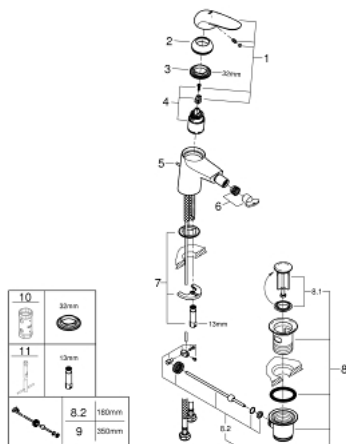

32 288 001 **WAVE SINGLE-LEVER BIDET MIXER 1/2"**
S-SIZE

PRODUCT DESCRIPTION

- Colour: chrome
- Single hole installation
- Metal lever
- GROHE SilkMove 35 mm ceramic cartridge
- With temperature limiter
- Adjustable flow rate limiter
- GROHE LongLife finish
- mousseur 5.7 l/min
- With ball joint
- Pop-up waste set 1 1/4"
- Flexible connection hoses
- GROHE FastFixation rapid installation system
- GROHE QuickTool included

32 288 001 WAVE SINGLE-LEVER BIDET MIXER 1/2" S-SIZE

SPARE PARTS, February 2015 – now

- 1: Solid metal lever (Spare part-nr. 46951000)
 - 2: Cap (Spare part-nr. 46492000)
 - 3: Screw coupling (Spare part-nr. 46460000)
 - 4: Cartridge (Spare part-nr. 46374000)
 - 5: Pop-up rod (Spare part-nr. 46739000)
 - 6: Flow control (Spare part-nr. 13998000)
 - 7: Shank mounting kit (Spare part-nr. 46671000)
 - 8: 1 1/4" waste set (Spare part-nr. 28910000)
 - 8.1: Plug (Spare part-nr. 07182000)
 - 8.2: Eccentric rod (Spare part-nr. 07052000)
 - 9: Eccentric rod (Spare part-nr. 07341000)*
 - 10: Socket Spanner (Spare part-nr. 19332000)*
 - 11: Mounting wrench (Spare part-nr. 19017000)*
- * Optional accessories