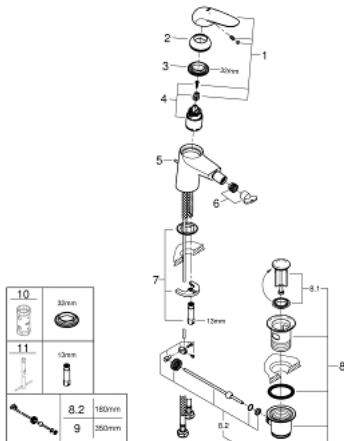

32 288 001 **WAVE SINGLE-LEVER BIDET MIXER 1/2"**  
**S-SIZE**

**PRODUCT DESCRIPTION**

- Colour: chrome
- Single hole installation
- Metal lever
- GROHE SilkMove 35 mm ceramic cartridge
- With temperature limiter
- Adjustable flow rate limiter
- GROHE LongLife finish
- GROHE EcoJoy mousseur 5.7 l/min
- With ball joint
- Pop-up waste set 1 1/4"
- Flexible connection hoses
- GROHE FastFixation rapid installation system
- GROHE QuickTool included

32 288 001 **WAVE SINGLE-LEVER BIDET MIXER 1/2"**  
**S-SIZE**

**SPARE PARTS**, February 2015 – now

- 1: Solid metal lever (Spare part-nr. 46951000)
  - 2: Cap (Spare part-nr. 46492000)
  - 3: Screw coupling (Spare part-nr. 46460000)
  - 4: Cartridge (Spare part-nr. 46374000)
  - 5: Pop-up rod (Spare part-nr. 46739000)
  - 6: Flow control (Spare part-nr. 13998000)
  - 7: Shank mounting kit (Spare part-nr. 46671000)
  - 8: 1 1/4" waste set (Spare part-nr. 28910000)
  - 8.1: Plug (Spare part-nr. 07182000)
  - 8.2: Eccentric rod (Spare part-nr. 07052000)
  - 9: Eccentric rod (Spare part-nr. 07341000)\*
  - 10: Socket Spanner (Spare part-nr. 19332000)\*
  - 11: Mounting wrench (Spare part-nr. 19017000)\*
- \* Optional accessories