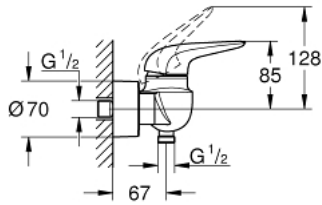

## 32 287 001 **WAVE SINGLE-LEVER SHOWER MIXER 1/2"**

### PRODUCT DESCRIPTION

- Colour: chrome
- Wall mounted
- Metal lever
- GROHE SilkMove 35 mm ceramic cartridge
- Adjustable flow rate limiter
- GROHE LongLife finish
- Shower outlet 1/2" with integrated non-return valve
- Covered unions
- Protected against backflow

### **SPARE PARTS**, February 2015 – now

- 1: Solid metal lever (Spare part-nr. 46954000)
  - 2: Cap (Spare part-nr. 46436000)
  - 3: Screw coupling (Spare part-nr. 46460000)
  - 4: Cartridge (Spare part-nr. 46374000)
  - 5: Non-return valve (Spare part-nr. 48276000)
  - 6: 1/2" screw connection (Spare part-nr. 45044000)
  - 7: S-union (Spare part-nr. 12693000)
  - 8: Socket Spanner (Spare part-nr. 19332000)\*
  - 9: Extension set (1 3/16") (Spare part-nr. 46238000)\*
  - 10: Special spanner wrench (Spare part-nr. 19377000)\*
- \* Optional accessories