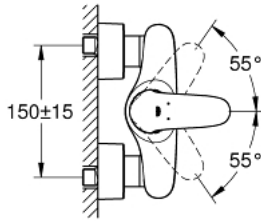

## 32 287 001 **WAVE SINGLE-LEVER SHOWER MIXER 1/2"**

### PRODUCT DESCRIPTION

- Colour: chrome
- Wall mounted
- Metal lever
- GROHE SilkMove 35 mm ceramic cartridge
- Adjustable flow rate limiter
- GROHE LongLife finish
- Shower outlet 1/2" with integrated non-return valve
- Covered unions
- Protected against backflow

### **SPARE PARTS**, February 2015 – now

- 1: Solid metal lever (Spare part-nr. 46954000)
  - 2: Cap (Spare part-nr. 46436000)
  - 3: Screw coupling (Spare part-nr. 46460000)
  - 4: Cartridge (Spare part-nr. 46374000)
  - 5: Non-return valve (Spare part-nr. 48276000)
  - 6: 1/2" screw connection (Spare part-nr. 45044000)
  - 7: S-union (Spare part-nr. 12693000)
  - 8: Socket Spanner (Spare part-nr. 19332000)\*
  - 9: Extension set (1 3/16") (Spare part-nr. 46238000)\*
  - 10: Special spanner wrench (Spare part-nr. 19377000)\*
- \* Optional accessories