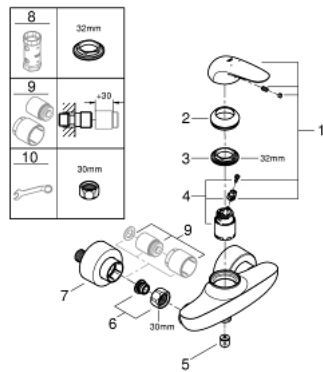

## 32 287 001 **WAVE SINGLE-LEVER SHOWER MIXER 1/2"**

### PRODUCT DESCRIPTION

- Colour: chrome
- Wall mounted
- Metal lever
- GROHE SilkMove 35 mm ceramic cartridge
- Adjustable flow rate limiter
- GROHE LongLife finish
- Shower outlet 1/2" with integrated non-return valve
- Covered unions
- Protected against backflow

### **SPARE PARTS**, February 2015 – now

- 1: Solid metal lever (Spare part-nr. 46954000)
  - 2: Cap (Spare part-nr. 46436000)
  - 3: Screw coupling (Spare part-nr. 46460000)
  - 4: Cartridge (Spare part-nr. 46374000)
  - 5: Non-return valve (Spare part-nr. 48276000)
  - 6: 1/2" screw connection (Spare part-nr. 45044000)
  - 7: S-union (Spare part-nr. 12693000)
  - 8: Socket Spanner (Spare part-nr. 19332000)\*
  - 9: Extension set (1 3/16") (Spare part-nr. 46238000)\*
  - 10: Special spanner wrench (Spare part-nr. 19377000)\*
- \* Optional accessories