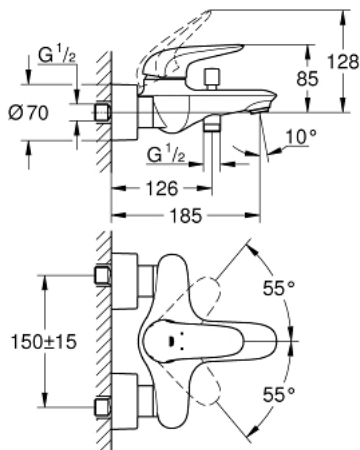

32 286 001 **WAVE SINGLE-LEVER BATH MIXER 1/2"**

PRODUCT DESCRIPTION

- Colour: chrome
- Wall mounted
- Metal lever
- GROHE SilkMove 35 mm ceramic cartridge
- Adjustable flow rate limiter
- GROHE LongLife finish
- Automatic diverter: bath/shower
- Shower outlet 1/2" with integrated non-return valve
- mousseur
- Covered unions
- Protected against backflow

32 286 001 WAVE SINGLE-LEVER BATH MIXER 1/2"

SPARE PARTS, February 2015 – now

- 1: Solid metal lever (Spare part-nr. 46954000)
- 2: Cap (Spare part-nr. 46436000)
- 3: Screw coupling (Spare part-nr. 46460000)
- 4: Cartridge (Spare part-nr. 46374000)
- 5: Diverter knob (Spare part-nr. 64309000)
- 6: Flow control (Spare part-nr. 13952000)
- 7: 3-Way Diverter Valve & Trim (Spare part-nr. 65655000)
- 8: Non-return valve (Spare part-nr. 48276000)
- 9: 1/2" screw connection (Spare part-nr. 45044000)
- 10: S-union (Spare part-nr. 12693000)
- 11: Socket Spanner (Spare part-nr. 19332000)*
- 12: Extension set (1 3/16") (Spare part-nr. 46238000)*
- 13: Special spanner wrench (Spare part-nr. 19377000)*