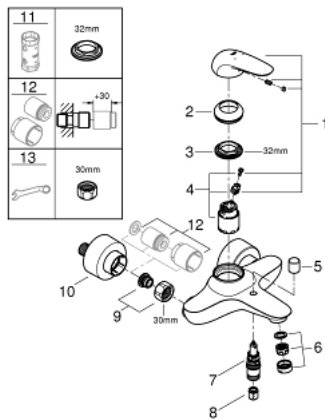

32 286 001 **WAVE SINGLE-LEVER BATH MIXER 1/2"**

PRODUCT DESCRIPTION

- Colour: chrome
- Wall mounted
- Metal lever
- GROHE SilkMove 35 mm ceramic cartridge
- Adjustable flow rate limiter
- GROHE LongLife finish
- Automatic diverter: bath/shower
- Shower outlet 1/2" with integrated non-return valve
- mousseur
- Covered unions
- Protected against backflow

32 286 001 WAVE SINGLE-LEVER BATH MIXER 1/2"

SPARE PARTS, February 2015 – now

- 1: Solid metal lever (Spare part-nr. 46954000)
- 2: Cap (Spare part-nr. 46436000)
- 3: Screw coupling (Spare part-nr. 46460000)
- 4: Cartridge (Spare part-nr. 46374000)
- 5: Diverter knob (Spare part-nr. 64309000)
- 6: Flow control (Spare part-nr. 13952000)
- 7: 3-Way Diverter Valve & Trim (Spare part-nr. 65655000)
- 8: Non-return valve (Spare part-nr. 48276000)
- 9: 1/2" screw connection (Spare part-nr. 45044000)
- 10: S-union (Spare part-nr. 12693000)
- 11: Socket Spanner (Spare part-nr. 19332000)*
- 12: Extension set (1 3/16") (Spare part-nr. 46238000)*
- 13: Special spanner wrench (Spare part-nr. 19377000)*