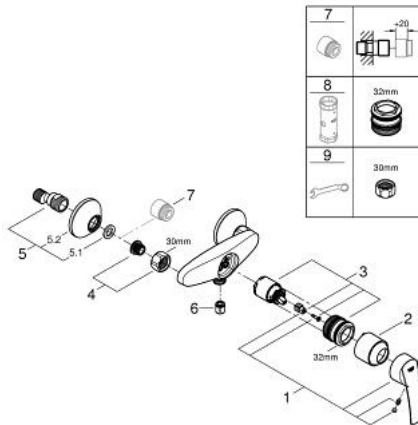

32 279 001 **START SINGLE-LEVER SHOWER MIXER 1/2"**

PRODUCT DESCRIPTION

- Colour: chrome
- Wall mounted
- Metal lever
- GROHE SilkMove 35 mm ceramic cartridge
- With temperature limiter
- Adjustable flow rate limiter
- GROHE LongLife finish
- Shower outlet 1/2" with integrated non-return valve
- S-unions
- metal wall escutcheons
- Protected against backflow

32 279 001 **START SINGLE-LEVER SHOWER MIXER 1/2"**

SPARE PARTS, November 2014 – now

- 1: Lever (Spare part-nr. 46898000)
 - 2: Cap (Spare part-nr. 46899000)
 - 3: Cartridge (Spare part-nr. 46374000)
 - 4: 1/2" screw connection (Spare part-nr. 45044000)
 - 5: S-union (Spare part-nr. 12075000)
 - 5.1: Seal (Spare part-nr. 0138600M)
 - 5.2: Escutcheon (Spare part-nr. 0221000M)
 - 6: Non-return valve (Spare part-nr. 08565000)
 - 7: Extension 3/4" (Spare part-nr. 0713000M)*
 - 8: Socket Spanner (Spare part-nr. 19332000)*
 - 9: Special spanner wrench (Spare part-nr. 19377000)*
- * Optional accessories