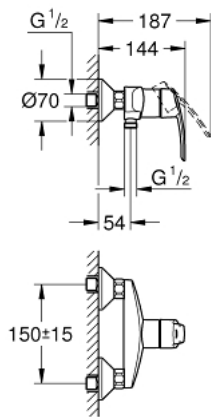

32 279 001 **START SINGLE-LEVER SHOWER MIXER 1/2"**

PRODUCT DESCRIPTION

- Colour: chrome
- Wall mounted
- Metal lever
- GROHE SilkMove 35 mm ceramic cartridge
- With temperature limiter
- Adjustable flow rate limiter
- GROHE LongLife finish
- Shower outlet 1/2" with integrated non-return valve
- S-unions
- metal wall escutcheons
- Protected against backflow

32 279 001 **START SINGLE-LEVER SHOWER MIXER 1/2"**

SPARE PARTS, November 2014 – now

- 1: Lever (Spare part-nr. 46898000)
 - 2: Cap (Spare part-nr. 46899000)
 - 3: Cartridge (Spare part-nr. 46374000)
 - 4: 1/2" screw connection (Spare part-nr. 45044000)
 - 5: S-union (Spare part-nr. 12075000)
 - 5.1: Seal (Spare part-nr. 0138600M)
 - 5.2: Escutcheon (Spare part-nr. 0221000M)
 - 6: Non-return valve (Spare part-nr. 08565000)
 - 7: Extension 3/4" (Spare part-nr. 0713000M)*
 - 8: Socket Spanner (Spare part-nr. 19332000)*
 - 9: Special spanner wrench (Spare part-nr. 19377000)*
- * Optional accessories