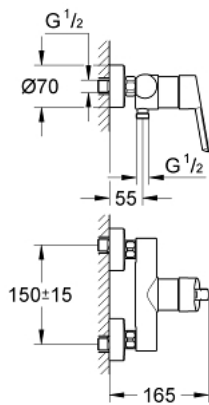

32 270 000 FEEL SINGLE-LEVER SHOWER MIXER 1/2"

PRODUCT DESCRIPTION

- Colour: chrome
- Wall mounted
- Metal lever
- GROHE SilkMove 46 mm ceramic cartridge
- Adjustable flow rate limiter
- GROHE LongLife finish
- Shower outlet 1/2" with integrated non-return valve
- S-unions
- Protected against backflow
- Metal wall escutcheon
- Optional temperature limiter ref. no. 46 375
- QuickSpanner included

32 270 000 FEEL SINGLE-LEVER SHOWER MIXER 1/2"

SPARE PARTS, May 2006 – now

1: Lever (Spare part-nr. 46607000)

2: Cap (Spare part-nr. 46578000)

3: Cartridge (Spare part-nr. 46048000)

4: Non-return valve (Spare part-nr. 08565000)

5: Extension 3/4" (Spare part-nr. 0713000M)*

* Optional accessories