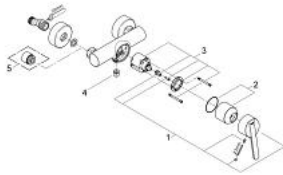

32 270 000 FEEL SINGLE-LEVER SHOWER MIXER 1/2"

PRODUCT DESCRIPTION

- Colour: chrome
- Wall mounted
- Metal lever
- GROHE SilkMove 46 mm ceramic cartridge
- Adjustable flow rate limiter
- GROHE LongLife finish
- Shower outlet 1/2" with integrated non-return valve
- S-unions
- Protected against backflow
- Metal wall escutcheon
- Optional temperature limiter ref. no. 46 375
- QuickSpanner included

32 270 000 FEEL SINGLE-LEVER SHOWER MIXER 1/2"

SPARE PARTS, May 2006 – now

1: Lever (Spare part-nr. 46607000)

2: Cap (Spare part-nr. 46578000)

3: Cartridge (Spare part-nr. 46048000)

4: Non-return valve (Spare part-nr. 08565000)