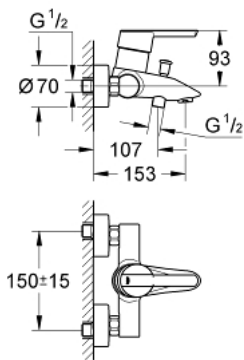

32 269 000 FEEL SINGLE-LEVER BATH MIXER 1/2"

PRODUCT DESCRIPTION

- Colour: chrome
- Wall mounted
- Metal lever
- GROHE SilkMove 46 mm ceramic cartridge
- Adjustable flow rate limiter
- GROHE LongLife finish
- Automatic diverter: bath/shower
- Shower outlet 1/2" with integrated non-return valve
- mousseur
- S-unions
- Protected against backflow
- Metal wall escutcheon
- Optional temperature limiter ref. no. 46 375
- QuickSpanner included

32 269 000 FEEL SINGLE-LEVER BATH MIXER 1/2"

SPARE PARTS, June 2008 – now

- 1: Lever (Spare part-nr. 46607000)
 - 2: Cap (Spare part-nr. 46578000)
 - 3: Cartridge (Spare part-nr. 46048000)
 - 4: Diverter knob (Spare part-nr. 65648000)
 - 5: 3-Way Diverter Valve & Trim (Spare part-nr. 65655000)
 - 6: Non-return valve (Spare part-nr. 08565000)
 - 7: Flow control (Spare part-nr. 13952000)
 - 8: Extension 3/4" (Spare part-nr. 0713000M)*
- * Optional accessories