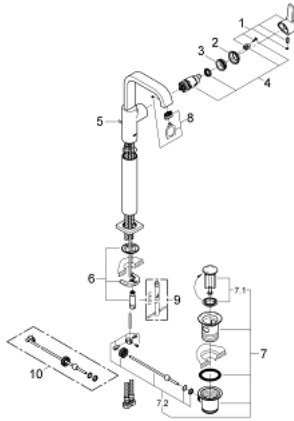

32 249 000 **ALLURE SINGLE-LEVER BASIN MIXER 1/2"**  
**XL-SIZE**

**PRODUCT DESCRIPTION**

- Colour: chrome
- Single hole installation
- For free-standing basins
- GROHE SilkMove 28 mm ceramic cartridge
- GROHE LongLife finish
- 6.0 l/min flow limiter
- Rapid installation system
- mousseur
- U-spout
- Pop-up waste set 1 1/4"
- Flexible connection hoses

## 32 249 000 ALLURE SINGLE-LEVER BASIN MIXER 1/2" XL-SIZE

### SPARE PARTS, March 2013 – now

- 1: Lever (Spare part-nr. 46610000)
- 2: Cap (Spare part-nr. 46581000)
- 3: Fitting ring (Spare part-nr. 07419000)
- 4: Cartridge (Spare part-nr. 46580000)
- 5: Pop-up rod (Spare part-nr. 46739000)
- 6: Shank mounting kit (Spare part-nr. 46671000)
- 7: 1 1/4" waste set (Spare part-nr. 28910000)
- 7.1: Plug (Spare part-nr. 07182000)
- 7.2: Eccentric rod (Spare part-nr. 07052000)
- 8: Flow control (Spare part-nr. 13220000)
- 9: Mounting wrench (Spare part-nr. 19017000)\*
- 10: Eccentric rod (Spare part-nr. 07341000)\*