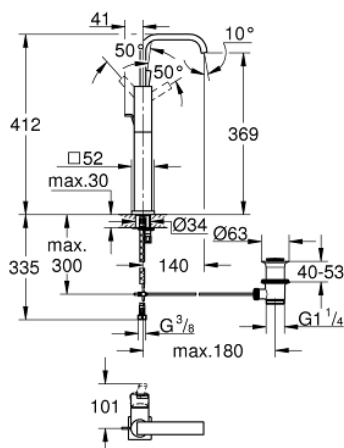

32 249 000 **ALLURE SINGLE-LEVER BASIN MIXER 1/2"**  
**XL-SIZE**

**PRODUCT DESCRIPTION**

- Colour: chrome
- Single hole installation
- For free-standing basins
- GROHE SilkMove 28 mm ceramic cartridge
- GROHE LongLife finish
- 6.0 l/min flow limiter
- Rapid installation system
- mousseur
- U-spout
- Pop-up waste set 1 1/4"
- Flexible connection hoses

## 32 249 000 ALLURE SINGLE-LEVER BASIN MIXER 1/2" XL-SIZE

### SPARE PARTS, March 2013 – now

- 1: Lever (Spare part-nr. 46610000)
- 2: Cap (Spare part-nr. 46581000)
- 3: Fitting ring (Spare part-nr. 07419000)
- 4: Cartridge (Spare part-nr. 46580000)
- 5: Pop-up rod (Spare part-nr. 46739000)
- 6: Shank mounting kit (Spare part-nr. 46671000)
- 7: 1 1/4" waste set (Spare part-nr. 28910000)
- 7.1: Plug (Spare part-nr. 07182000)
- 7.2: Eccentric rod (Spare part-nr. 07052000)
- 8: Flow control (Spare part-nr. 13220000)
- 9: Mounting wrench (Spare part-nr. 19017000)\*
- 10: Eccentric rod (Spare part-nr. 07341000)\*