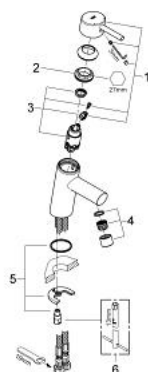

32 240 10E **CONCETTO SINGLE-LEVER BASIN MIXER 1/2"** **S-SIZE**

PRODUCT DESCRIPTION

- Colour: chrome
- Single hole installation
- Metal lever
- GROHE SilkMove 28 mm ceramic cartridge
- Adjustable flow rate limiter
- With temperature limiter
- GROHE LongLife finish
- GROHE EcoJoy - less water, perfect flow
- maximum flow rate (at 3 bar): 5 l/min
- SpeedClean mousseur
- GROHE FastFixation installation system with centering support
- Smooth body
- Flexible connection hoses
- min. recommended pressure 1.0 bar
- Noise classification 1 in accordance with DIN4109 incl. certificate

32 240 10E **CONCETTO SINGLE-LEVER BASIN MIXER 1/2"** **S-SIZE**

SPARE PARTS, November 2010 – now

- 1: Lever (Spare part-nr. 46753000)
- 2: Fitting ring (Spare part-nr. 46715000)
- 3: Cartridge (Spare part-nr. 46580000)
- 4: Flow control (Spare part-nr. 13935000)
- 5: Shank mounting kit (Spare part-nr. 46249000)
- 7: Mounting wrench (Spare part-nr. 19017000)*
- 7: Base plate (Spare part-nr. 48165000)*