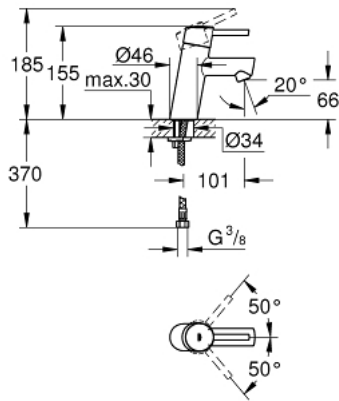

32 240 10E **CONCETTO SINGLE-LEVER BASIN MIXER 1/2"** **S-SIZE**

PRODUCT DESCRIPTION

- Colour: chrome
- Single hole installation
- Metal lever
- GROHE SilkMove 28 mm ceramic cartridge
- Adjustable flow rate limiter
- With temperature limiter
- GROHE LongLife finish
- GROHE EcoJoy - less water, perfect flow
- maximum flow rate (at 3 bar): 5 l/min
- SpeedClean mousseur
- GROHE FastFixation installation system with centering support
- Smooth body
- Flexible connection hoses
- min. recommended pressure 1.0 bar
- Noise classification 1 in accordance with DIN4109 incl. certificate

32 240 10E **CONCETTO SINGLE-LEVER BASIN MIXER 1/2"** **S-SIZE**

SPARE PARTS, November 2010 – now

- 1: Lever (Spare part-nr. 46753000)
- 2: Fitting ring (Spare part-nr. 46715000)
- 3: Cartridge (Spare part-nr. 46580000)
- 4: Flow control (Spare part-nr. 13935000)
- 5: Shank mounting kit (Spare part-nr. 46249000)
- 7: Mounting wrench (Spare part-nr. 19017000)*
- 7: Base plate (Spare part-nr. 48165000)*