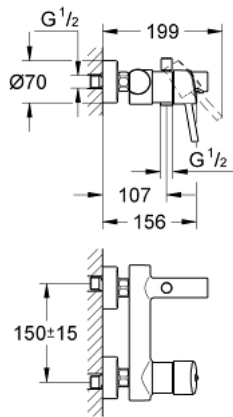

32 211 001 **CONCETTO SINGLE-LEVER BATH MIXER 1/2"**

PRODUCT DESCRIPTION

- Colour: chrome
- Wall mounted
- Metal lever
- GROHE SilkMove 46 mm ceramic cartridge
- GROHE LongLife finish
- Adjustable flow rate limiter
- Automatic diverter: bath/shower
- mousseur
- Integrated non-return valve in the shower outlet 1/2"
- S-unions
- Protected against backflow
- Optional temperature limiter ref. no. 46 308
- min. recommended pressure 1.0 bar
- Noise classification 1 in accordance with DIN4109 incl. certificate

32 211 001 **CONCETTO SINGLE-LEVER BATH MIXER 1/2"**

SPARE PARTS, April 2010 – now

- 1: Lever (Spare part-nr. 46723000)
- 2: Cap (Spare part-nr. 46578000)
- 3: Cartridge (Spare part-nr. 46048000)
- 4: Flow control (Spare part-nr. 13952000)
- 5: Diverter knob (Spare part-nr. 64309000)
- 6: 3-Way Diverter Valve & Trim (Spare part-nr. 65655000)
- 7: Non-return valve (Spare part-nr. 08565000)
- 8: 1/2" screw connection (Spare part-nr. 45044000)
- 9: S-union (Spare part-nr. 12662000)
- 10: Temperature limiter (Spare part-nr. 46375000)*
- 11: Special spanner wrench (Spare part-nr. 19377000)*
- 12: Extension 3/4" (Spare part-nr. 0713000M)*