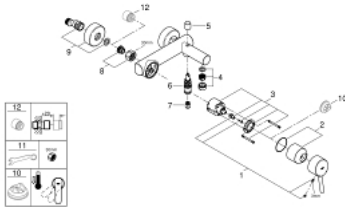

32 211 001 **CONCETTO SINGLE-LEVER BATH MIXER 1/2"**

PRODUCT DESCRIPTION

- Colour: chrome
- Wall mounted
- Metal lever
- GROHE SilkMove 46 mm ceramic cartridge
- GROHE LongLife finish
- Adjustable flow rate limiter
- Automatic diverter: bath/shower
- mousseur
- Integrated non-return valve in the shower outlet 1/2"
- S-unions
- Protected against backflow
- Optional temperature limiter ref. no. 46 308
- min. recommended pressure 1.0 bar
- Noise classification 1 in accordance with DIN4109 incl. certificate

32 211 001 **CONCETTO SINGLE-LEVER BATH MIXER 1/2"**

SPARE PARTS, April 2010 – now

- 1: Lever (Spare part-nr. 46723000)
- 2: Cap (Spare part-nr. 46578000)
- 3: Cartridge (Spare part-nr. 46048000)
- 4: Flow control (Spare part-nr. 13952000)
- 5: Diverter knob (Spare part-nr. 64309000)
- 6: 3-Way Diverter Valve & Trim (Spare part-nr. 65655000)
- 7: Non-return valve (Spare part-nr. 08565000)
- 8: 1/2" screw connection (Spare part-nr. 45044000)
- 9: S-union (Spare part-nr. 12662000)
- 10: Temperature limiter (Spare part-nr. 46375000)*
- 11: Special spanner wrench (Spare part-nr. 19377000)*
- 12: Extension 3/4" (Spare part-nr. 0713000M)*