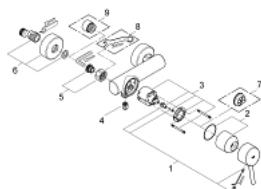

## 32 210 001 **CONCETTO SINGLE-LEVER SHOWER MIXER 1/2"**

### PRODUCT DESCRIPTION

- Colour: chrome
- Wall mounted
- Metal lever
- GROHE SilkMove 46 mm ceramic cartridge
- GROHE LongLife finish
- Adjustable flow rate limiter
- shower bottom outlet 1/2" with integrated non return valve
- S-unions
- Protected against backflow
- Optional temperature limiter ref. no. 46 308
- min. recommended pressure 1.0 bar
- Noise classification 1 in accordance with DIN4109 incl. certificate

### **SPARE PARTS**, April 2010 – now

- 1: Lever (Spare part-nr. 46723000)
  - 2: Cap (Spare part-nr. 46578000)
  - 3: Cartridge (Spare part-nr. 46048000)
  - 4: Non-return valve (Spare part-nr. 08565000)
  - 5: 1/2" screw connection (Spare part-nr. 45044000)
  - 6: S-union (Spare part-nr. 12662000)
  - 7: Temperature limiter (Spare part-nr. 46375000)\*
  - 8: Special spanner wrench (Spare part-nr. 19377000)\*
  - 9: Extension 3/4" (Spare part-nr. 0713000M)\*
- \* Optional accessories