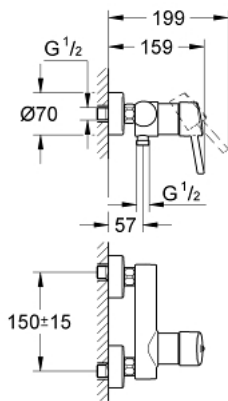

## 32 210 001 **CONCETTO SINGLE-LEVER SHOWER MIXER 1/2"**

### PRODUCT DESCRIPTION

- Colour: chrome
- Wall mounted
- Metal lever
- GROHE SilkMove 46 mm ceramic cartridge
- GROHE LongLife finish
- Adjustable flow rate limiter
- shower bottom outlet 1/2" with integrated non return valve
- S-unions
- Protected against backflow
- Optional temperature limiter ref. no. 46 308
- min. recommended pressure 1.0 bar
- Noise classification 1 in accordance with DIN4109 incl. certificate

### **SPARE PARTS**, April 2010 – now

- 1: Lever (Spare part-nr. 46723000)
  - 2: Cap (Spare part-nr. 46578000)
  - 3: Cartridge (Spare part-nr. 46048000)
  - 4: Non-return valve (Spare part-nr. 08565000)
  - 5: 1/2" screw connection (Spare part-nr. 45044000)
  - 6: S-union (Spare part-nr. 12662000)
  - 7: Temperature limiter (Spare part-nr. 46375000)\*
  - 8: Special spanner wrench (Spare part-nr. 19377000)\*
  - 9: Extension 3/4" (Spare part-nr. 0713000M)\*
- \* Optional accessories