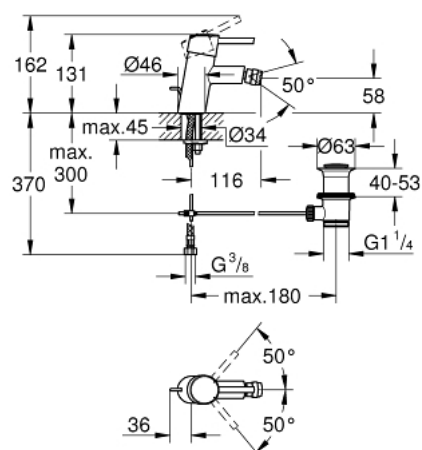

32 208 001 **CONCETTO SINGLE-LEVER BIDET MIXER 1/2"**
S-SIZE

PRODUCT DESCRIPTION

- Colour: chrome
- Single hole installation
- Metal lever
- GROHE SilkMove 28 mm ceramic cartridge
- With temperature limiter
- GROHE LongLife finish
- GROHE FastFixation installation system with centering support
- Ball-joint mousseur
- Pop-up waste set 1 1/4"
- Flexible connection hoses
- Noise classification 1 in accordance with DIN4109 incl. certificate

32 208 001 **CONCETTO SINGLE-LEVER BIDET MIXER 1/2"**
S-SIZE

SPARE PARTS, April 2010 – now

- 1: Lever (Spare part-nr. 46753000)
- 2: Fitting ring (Spare part-nr. 46715000)
- 3: Cartridge (Spare part-nr. 46580000)
- 4: Flow control (Spare part-nr. 13929000)
- 5: Pop-up rod (Spare part-nr. 46739000)
- 6: Shank mounting kit (Spare part-nr. 46249000)
- 7: 1 1/4" waste set (Spare part-nr. 28910000)
- 7.1: Plug (Spare part-nr. 07182000)
- 7.2: Eccentric rod (Spare part-nr. 07052000)
- 8: Mounting wrench (Spare part-nr. 19017000)*
- 9: Eccentric rod (Spare part-nr. 07341000)*
- 10: Base plate (Spare part-nr. 48165000)*