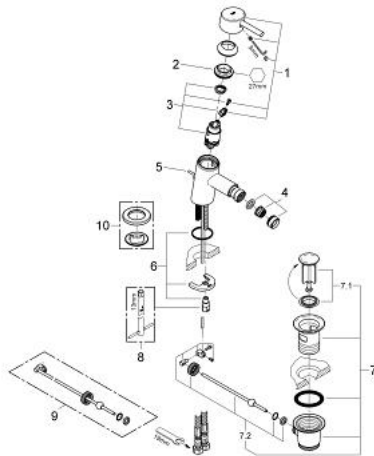

32 208 001 **CONCETTO SINGLE-LEVER BIDET MIXER 1/2"**
S-SIZE

PRODUCT DESCRIPTION

- Colour: chrome
- Single hole installation
- Metal lever
- GROHE SilkMove 28 mm ceramic cartridge
- With temperature limiter
- GROHE LongLife finish
- GROHE FastFixation installation system with centering support
- Ball-joint mousseur
- Pop-up waste set 1 1/4"
- Flexible connection hoses
- Noise classification 1 in accordance with DIN4109 incl. certificate

32 208 001 **CONCETTO SINGLE-LEVER BIDET MIXER 1/2"**
S-SIZE

SPARE PARTS, April 2010 – now

- 1: Lever (Spare part-nr. 46753000)
- 2: Fitting ring (Spare part-nr. 46715000)
- 3: Cartridge (Spare part-nr. 46580000)
- 4: Flow control (Spare part-nr. 13929000)
- 5: Pop-up rod (Spare part-nr. 46739000)
- 6: Shank mounting kit (Spare part-nr. 46249000)
- 7: 1 1/4" waste set (Spare part-nr. 28910000)
- 7.1: Plug (Spare part-nr. 07182000)
- 7.2: Eccentric rod (Spare part-nr. 07052000)
- 8: Mounting wrench (Spare part-nr. 19017000)*
- 9: Eccentric rod (Spare part-nr. 07341000)*
- 10: Base plate (Spare part-nr. 48165000)*