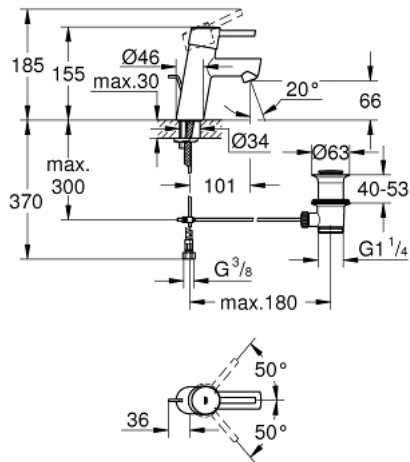

## 32 204 10E **CONCETTO SINGLE-LEVER BASIN MIXER 1/2"** **S-SIZE**

### PRODUCT DESCRIPTION

- Colour: chrome
- Single hole installation
- Metal lever
- GROHE SilkMove 28 mm ceramic cartridge
- Temperature limiter
- GROHE LongLife finish
- GROHE EcoJoy - less water, perfect flow
- maximum flow rate (at 3 bar): 5 l/min
- SpeedClean mousseur
- GROHE FastFixation installation system with centering support
- Pop-up waste set 1 1/4"
- Flexible connection hoses
- Noise classification 1 in accordance with DIN4109 incl. certificate

32 204 10E **CONCETTO SINGLE-LEVER BASIN MIXER 1/2"**  
**S-SIZE**

**SPARE PARTS**, April 2010 – now

- 1: Lever (Spare part-nr. 46753000)
- 2: Fitting ring (Spare part-nr. 46715000)
- 3: Cartridge (Spare part-nr. 46580000)
- 4: Flow control (Spare part-nr. 13935000)
- 5: Pop-up rod (Spare part-nr. 46739000)
- 6: Shank mounting kit (Spare part-nr. 46249000)
- 7: 1 1/4" waste set (Spare part-nr. 28910000)
- 7.1: Plug (Spare part-nr. 07182000)
- 7.2: Eccentric rod (Spare part-nr. 07052000)
- 8: Mounting wrench (Spare part-nr. 19017000)\*
- 9: Eccentric rod (Spare part-nr. 07341000)\*
- 10: Base plate (Spare part-nr. 48165000)\*