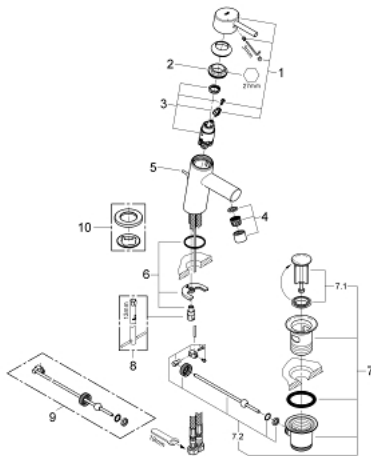

## 32 204 10E **CONCETTO SINGLE-LEVER BASIN MIXER 1/2"** **S-SIZE**

### PRODUCT DESCRIPTION

- Colour: chrome
- Single hole installation
- Metal lever
- GROHE SilkMove 28 mm ceramic cartridge
- Temperature limiter
- GROHE LongLife finish
- GROHE EcoJoy - less water, perfect flow
- maximum flow rate (at 3 bar): 5 l/min
- SpeedClean mousseur
- GROHE FastFixation installation system with centering support
- Pop-up waste set 1 1/4"
- Flexible connection hoses
- Noise classification 1 in accordance with DIN4109 incl. certificate

32 204 10E **CONCETTO SINGLE-LEVER BASIN MIXER 1/2"**  
**S-SIZE**

**SPARE PARTS**, April 2010 – now

- 1: Lever (Spare part-nr. 46753000)
- 2: Fitting ring (Spare part-nr. 46715000)
- 3: Cartridge (Spare part-nr. 46580000)
- 4: Flow control (Spare part-nr. 13935000)
- 5: Pop-up rod (Spare part-nr. 46739000)
- 6: Shank mounting kit (Spare part-nr. 46249000)
- 7: 1 1/4" waste set (Spare part-nr. 28910000)
- 7.1: Plug (Spare part-nr. 07182000)
- 7.2: Eccentric rod (Spare part-nr. 07052000)
- 8: Mounting wrench (Spare part-nr. 19017000)\*
- 9: Eccentric rod (Spare part-nr. 07341000)\*
- 10: Base plate (Spare part-nr. 48165000)\*