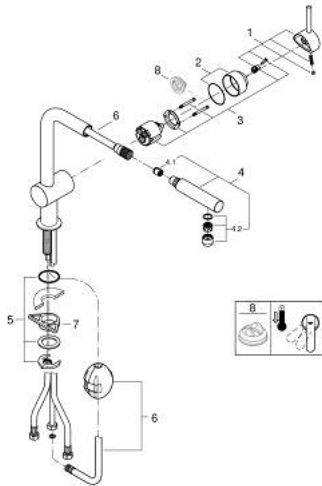

32 168 000 MINTA SINGLE-LEVER SINK MIXER 1/2"

PRODUCT DESCRIPTION

- Colour: chrome
- L-spout
- Single hole installation
- GROHE LongLife finish
- GROHE SilkMove 46 mm ceramic cartridge
- Pull-Out spout for greater flexibility
- Adjustable flow rate limiter
- swivel tubular spout, swivel area 360°
- Integrated non-return valves
- Protected against backflow
- Flexible connection hoses
- Rapid installation system
- maximum flow rate (at 3 bar): 10 l/min

32 168 000 MINTA SINGLE-LEVER SINK MIXER 1/2"

SPARE PARTS, April 2024 – now

- 1: Lever (Spare part-nr. 46015000)
 - 2: Cap (Spare part-nr. 46025000)
 - 3: Cartridge (Spare part-nr. 46048000)
 - 4: Pull out spray (Spare part-nr. 46858000)
 - 4.1: Non-return valve (Spare part-nr. 08565000)
 - 4.2: Flow control (Spare part-nr. 13967000)
 - 5: Shank mounting kit (Spare part-nr. 46345000)
 - 6: Hose for sink mixer with pull-out dual spray or mousseur (Spare part-nr. 48293000)
 - 7: Support plate (Spare part-nr. 05334000)
 - 8: Temperature limiter (Spare part-nr. 46375000)*
- * Optional accessories