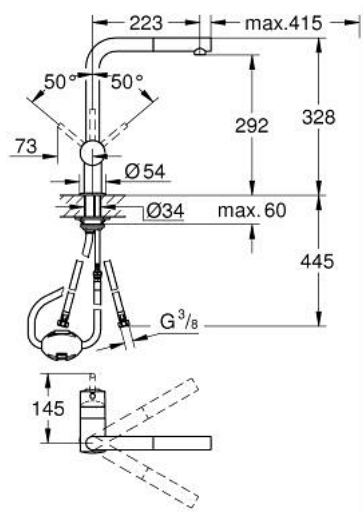

32 168 000 MINTA SINGLE-LEVER SINK MIXER 1/2"

PRODUCT DESCRIPTION

- Colour: chrome
- L-spout
- Single hole installation
- GROHE LongLife finish
- GROHE SilkMove 46 mm ceramic cartridge
- Pull-Out spout for greater flexibility
- Adjustable flow rate limiter
- swivel tubular spout, swivel area 360°
- Integrated non-return valves
- Protected against backflow
- Flexible connection hoses
- Rapid installation system
- maximum flow rate (at 3 bar): 10 l/min

32 168 000 MINTA SINGLE-LEVER SINK MIXER 1/2"

SPARE PARTS, April 2024 – now

- 1: Lever (Spare part-nr. 46015000)
 - 2: Cap (Spare part-nr. 46025000)
 - 3: Cartridge (Spare part-nr. 46048000)
 - 4: Pull out spray (Spare part-nr. 46858000)
 - 4.1: Non-return valve (Spare part-nr. 08565000)
 - 4.2: Flow control (Spare part-nr. 13967000)
 - 5: Shank mounting kit (Spare part-nr. 46345000)
 - 6: Hose for sink mixer with pull-out dual spray or mousseur (Spare part-nr. 48293000)
 - 7: Support plate (Spare part-nr. 05334000)
 - 8: Temperature limiter (Spare part-nr. 46375000)*
- * Optional accessories