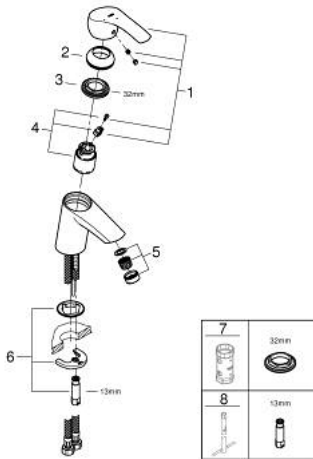

32 154 002 **EUROSMART SINGLE-LEVER BASIN MIXER 1/2"**  
**S-SIZE**

**PRODUCT DESCRIPTION**

- Colour: chrome
- Single hole installation
- Metal lever
- GROHE SilkMove 35 mm ceramic cartridge
- OpenCold - cold water flow in mid-lever position saves energy
- Adjustable flow rate limiter
- With temperature limiter
- GROHE LongLife finish
- GROHE EcoJoy - less water, perfect flow
- maximum flow rate (at 3 bar): 5 l/min
- GROHE FastFixation rapid installation system
- Smooth body
- Flexible connection hoses

32 154 002 **EUROSMART SINGLE-LEVER BASIN MIXER 1/2"**  
**S-SIZE**

**SPARE PARTS**, August 2017 – now

- 1: Lever (Spare part-nr. 46902000)
  - 2: Cap (Spare part-nr. 46492000)
  - 3: Screw coupling (Spare part-nr. 46460000)
  - 4: Cartridge (Spare part-nr. 46863000)
  - 5: Flow control (Spare part-nr. 48159000)
  - 6: Shank mounting kit (Spare part-nr. 46671000)
  - 7: Socket Spanner (Spare part-nr. 19332000)\*
  - 8: Mounting wrench (Spare part-nr. 19017000)\*
- \* Optional accessories