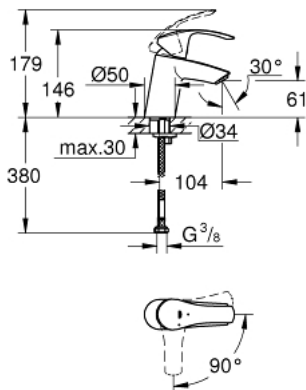

32 154 002 **EUROSMART SINGLE-LEVER BASIN MIXER 1/2"**  
**S-SIZE**

**PRODUCT DESCRIPTION**

- Colour: chrome
- Single hole installation
- Metal lever
- GROHE SilkMove 35 mm ceramic cartridge
- OpenCold - cold water flow in mid-lever position saves energy
- Adjustable flow rate limiter
- With temperature limiter
- GROHE LongLife finish
- GROHE EcoJoy - less water, perfect flow
- maximum flow rate (at 3 bar): 5 l/min
- GROHE FastFixation rapid installation system
- Smooth body
- Flexible connection hoses

32 154 002 **EUROSMART SINGLE-LEVER BASIN MIXER 1/2"**  
**S-SIZE**

**SPARE PARTS**, August 2017 – now

- 1: Lever (Spare part-nr. 46902000)
  - 2: Cap (Spare part-nr. 46492000)
  - 3: Screw coupling (Spare part-nr. 46460000)
  - 4: Cartridge (Spare part-nr. 46863000)
  - 5: Flow control (Spare part-nr. 48159000)
  - 6: Shank mounting kit (Spare part-nr. 46671000)
  - 7: Socket Spanner (Spare part-nr. 19332000)\*
  - 8: Mounting wrench (Spare part-nr. 19017000)\*
- \* Optional accessories