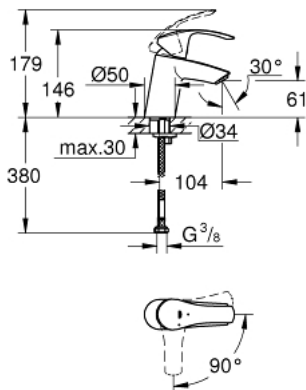

32 154 002 **EUROSMART SINGLE-LEVER BASIN MIXER 1/2"**
S-SIZE

PRODUCT DESCRIPTION

- Colour: chrome
- Single hole installation
- Metal lever
- GROHE SilkMove 35 mm ceramic cartridge
- EcoMode - cold water flow in mid-lever position saves energy
- Adjustable flow rate limiter
- With temperature limiter
- GROHE LongLife finish
- GROHE EcoJoy - less water, perfect flow
- maximum flow rate (at 3 bar): 5 l/min
- GROHE FastFixation rapid installation system
- Smooth body
- Flexible connection hoses

32 154 002 **EUROSMART SINGLE-LEVER BASIN MIXER 1/2"**
S-SIZE

SPARE PARTS, August 2017 – now

- 1: Lever (Spare part-nr. 46902000)
 - 2: Cap (Spare part-nr. 46492000)
 - 3: Screw coupling (Spare part-nr. 46460000)
 - 4: Cartridge (Spare part-nr. 46863000)
 - 5: Flow control (Spare part-nr. 48159000)
 - 6: Shank mounting kit (Spare part-nr. 46671000)
 - 7: Socket Spanner (Spare part-nr. 19332000)*
 - 8: Mounting wrench (Spare part-nr. 19017000)*
- * Optional accessories