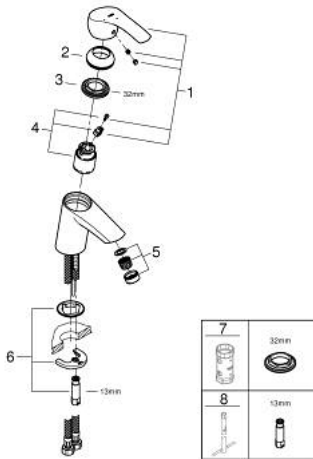

32 154 002 **EUROSMART SINGLE-LEVER BASIN MIXER 1/2"**
S-SIZE

PRODUCT DESCRIPTION

- Colour: chrome
- Single hole installation
- Metal lever
- GROHE SilkMove 35 mm ceramic cartridge
- EcoMode - cold water flow in mid-lever position saves energy
- Adjustable flow rate limiter
- With temperature limiter
- GROHE LongLife finish
- GROHE EcoJoy - less water, perfect flow
- maximum flow rate (at 3 bar): 5 l/min
- GROHE FastFixation rapid installation system
- Smooth body
- Flexible connection hoses

32 154 002 **EUROSMART SINGLE-LEVER BASIN MIXER 1/2"**
S-SIZE

SPARE PARTS, August 2017 – now

- 1: Lever (Spare part-nr. 46902000)
 - 2: Cap (Spare part-nr. 46492000)
 - 3: Screw coupling (Spare part-nr. 46460000)
 - 4: Cartridge (Spare part-nr. 46863000)
 - 5: Flow control (Spare part-nr. 48159000)
 - 6: Shank mounting kit (Spare part-nr. 46671000)
 - 7: Socket Spanner (Spare part-nr. 19332000)*
 - 8: Mounting wrench (Spare part-nr. 19017000)*
- * Optional accessories