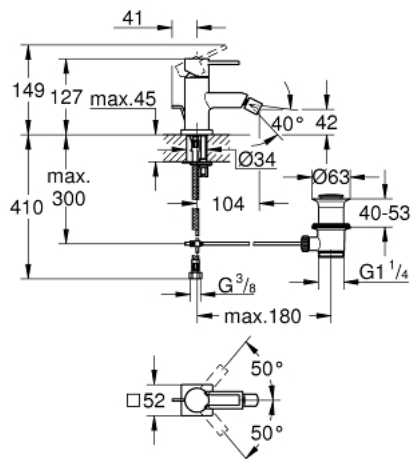

32 147 000 **ALLURE SINGLE-LEVER BIDET MIXER 1/2"**
M-SIZE

PRODUCT DESCRIPTION

- Colour: chrome
- Single hole installation
- GROHE SilkMove 28 mm ceramic cartridge
- GROHE LongLife finish
- Rapid installation system
- Ball-joint mousseur
- Pop-up waste set 1 1/4"
- Flexible connection hoses

32 147 000 **ALLURE SINGLE-LEVER BIDET MIXER 1/2"**
M-SIZE

SPARE PARTS, June 2005 – now

- 1: Lever (Spare part-nr. 46610000)
- 2: Cap (Spare part-nr. 46581000)
- 3: Fitting ring (Spare part-nr. 07419000)
- 4: Cartridge (Spare part-nr. 46580000)
- 5: Pop-up rod (Spare part-nr. 10769000)
- 6: Flow control (Spare part-nr. 13989000)
- 7: Shank mounting kit (Spare part-nr. 46671000)
- 8: 1 1/4\" waste set (Spare part-nr. 28910000)
- 8.1: Plug (Spare part-nr. 07182000)
- 8.2: Eccentric rod (Spare part-nr. 07052000)
- 9: Mounting wrench (Spare part-nr. 19017000)*
- 10: Eccentric rod (Spare part-nr. 07341000)*