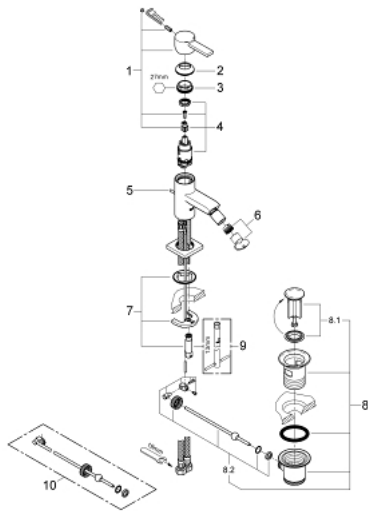

32 147 000 **ALLURE SINGLE-LEVER BIDET MIXER 1/2"**
M-SIZE

PRODUCT DESCRIPTION

- Colour: chrome
- Single hole installation
- GROHE SilkMove 28 mm ceramic cartridge
- GROHE LongLife finish
- Rapid installation system
- Ball-joint mousseur
- Pop-up waste set 1 1/4"
- Flexible connection hoses

32 147 000 **ALLURE SINGLE-LEVER BIDET MIXER 1/2"**
M-SIZE

SPARE PARTS, June 2005 – now

- 1: Lever (Spare part-nr. 46610000)
- 2: Cap (Spare part-nr. 46581000)
- 3: Fitting ring (Spare part-nr. 07419000)
- 4: Cartridge (Spare part-nr. 46580000)
- 5: Pop-up rod (Spare part-nr. 10769000)
- 6: Flow control (Spare part-nr. 13989000)
- 7: Shank mounting kit (Spare part-nr. 46671000)
- 8: 1 1/4\" waste set (Spare part-nr. 28910000)
- 8.1: Plug (Spare part-nr. 07182000)
- 8.2: Eccentric rod (Spare part-nr. 07052000)
- 9: Mounting wrench (Spare part-nr. 19017000)*
- 10: Eccentric rod (Spare part-nr. 07341000)*