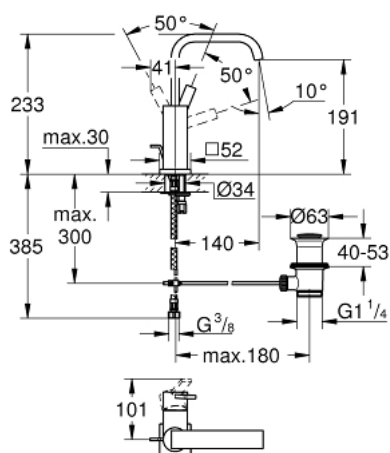

32 146 000 **ALLURE SINGLE-LEVER BASIN MIXER 1/2"**
L-SIZE

PRODUCT DESCRIPTION

- Colour: chrome
- Single hole installation
- GROHE SilkMove 28 mm ceramic cartridge
- GROHE LongLife finish
- 6.0 l/min flow limiter
- Rapid installation system
- mousseur
- U-spout
- Pop-up waste set 1 1/4"
- Flexible connection hoses

32 146 000 **ALLURE SINGLE-LEVER BASIN MIXER 1/2"**
L-SIZE

SPARE PARTS, July 2016 – now

- 1: Lever (Spare part-nr. 46610000)
 - 2: Cap (Spare part-nr. 46581000)
 - 3: Fitting ring (Spare part-nr. 07419000)
 - 4: Cartridge (Spare part-nr. 46580000)
 - 5: Pop-up rod (Spare part-nr. 46739000)
 - 6: Shank mounting kit (Spare part-nr. 46671000)
 - 7: 1 1/4" waste set (Spare part-nr. 28910000)
 - 7.1: Plug (Spare part-nr. 07182000)
 - 7.2: Eccentric rod (Spare part-nr. 07052000)
 - 8: Flow control (Spare part-nr. 13220000)
 - 9: Connection hose (Spare part-nr. 46255000)
 - 10: Eccentric rod (Spare part-nr. 07341000)*
 - 11: Mounting wrench (Spare part-nr. 19017000)*
- * Optional accessories