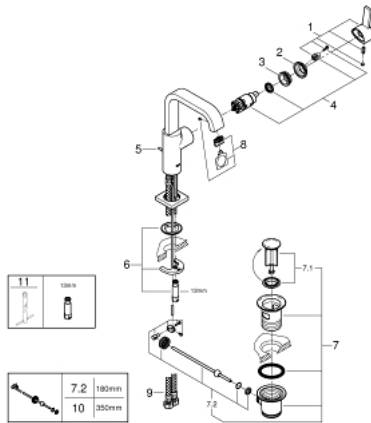

32 146 000 **ALLURE SINGLE-LEVER BASIN MIXER 1/2"**
L-SIZE

PRODUCT DESCRIPTION

- Colour: chrome
- Single hole installation
- GROHE SilkMove 28 mm ceramic cartridge
- GROHE LongLife finish
- 6.0 l/min flow limiter
- Rapid installation system
- mousseur
- U-spout
- Pop-up waste set 1 1/4"
- Flexible connection hoses

32 146 000 **ALLURE SINGLE-LEVER BASIN MIXER 1/2"**
L-SIZE

SPARE PARTS, July 2016 – now

- 1: Lever (Spare part-nr. 46610000)
 - 2: Cap (Spare part-nr. 46581000)
 - 3: Fitting ring (Spare part-nr. 07419000)
 - 4: Cartridge (Spare part-nr. 46580000)
 - 5: Pop-up rod (Spare part-nr. 46739000)
 - 6: Shank mounting kit (Spare part-nr. 46671000)
 - 7: 1 1/4" waste set (Spare part-nr. 28910000)
 - 7.1: Plug (Spare part-nr. 07182000)
 - 7.2: Eccentric rod (Spare part-nr. 07052000)
 - 8: Flow control (Spare part-nr. 13220000)
 - 9: Connection hose (Spare part-nr. 46255000)
 - 10: Eccentric rod (Spare part-nr. 07341000)*
 - 11: Mounting wrench (Spare part-nr. 19017000)*
- * Optional accessories