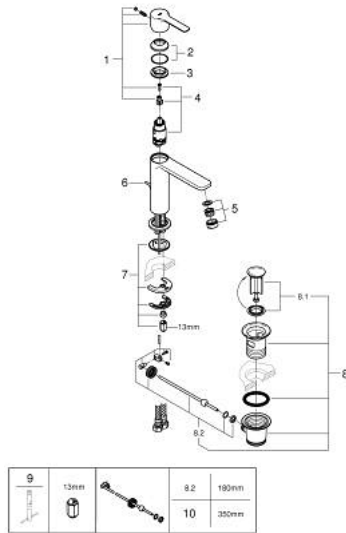

32 114 DC1 LINEARE SINGLE-LEVER BASIN MIXER 1/2" S-SIZE

PRODUCT DESCRIPTION

- Colour: supersteel
- Single hole installation
- Metal lever
- GROHE SilkMove 28 mm ceramic cartridge
- With temperature limiter
- GROHE LongLife finish
- GROHE EcoJoy - less water, perfect flow
- maximum flow rate (at 3 bar): 5 l/min
- SpeedClean mousseur
- GROHE FastFixation Plus installation system
- Pop-up waste set 1 1/4"
- Flexible connection hoses

32 114 DC1 LINEARE SINGLE-LEVER BASIN MIXER 1/2" S-SIZE

SPARE PARTS, September 2016 – now

- 1: Lever (Spare part-nr. 46980DC0)
- 2: Cap (Spare part-nr. 46581DC0)
- 3: Fitting ring (Spare part-nr. 07419000)
- 4: Cartridge (Spare part-nr. 46580000)
- 5: Flow control (Spare part-nr. 48159DC0)
- 6: Pop-up rod (Spare part-nr. 46739EN0)
- 7: Shank mounting kit (Spare part-nr. 46645000)
- 8: 1 1/4" waste set (Spare part-nr. 28910DC0)
- 8.1: Plug (Spare part-nr. 07182DC0)
- 8.2: Eccentric rod (Spare part-nr. 07052000)
- 9: Mounting wrench (Spare part-nr. 19017000)*
- 10: Eccentric rod (Spare part-nr. 07341000)*