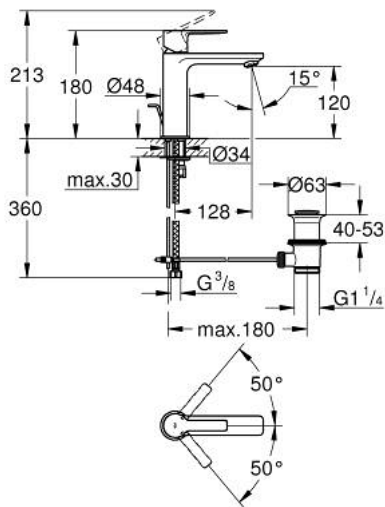

32 114 DC1 LINEARE SINGLE-LEVER BASIN MIXER 1/2" S-SIZE

PRODUCT DESCRIPTION

- Colour: supersteel
- Single hole installation
- Metal lever
- GROHE SilkMove 28 mm ceramic cartridge
- With temperature limiter
- GROHE LongLife finish
- GROHE EcoJoy - less water, perfect flow
- maximum flow rate (at 3 bar): 5 l/min
- SpeedClean mousseur
- GROHE FastFixation Plus installation system
- Pop-up waste set 1 1/4"
- Flexible connection hoses

32 114 DC1 LINEARE SINGLE-LEVER BASIN MIXER 1/2" S-SIZE

SPARE PARTS, September 2016 – now

- 1: Lever (Spare part-nr. 46980DC0)
- 2: Cap (Spare part-nr. 46581DC0)
- 3: Fitting ring (Spare part-nr. 07419000)
- 4: Cartridge (Spare part-nr. 46580000)
- 5: Flow control (Spare part-nr. 48159DC0)
- 6: Pop-up rod (Spare part-nr. 46739EN0)
- 7: Shank mounting kit (Spare part-nr. 46645000)
- 8: 1 1/4" waste set (Spare part-nr. 28910DC0)
- 8.1: Plug (Spare part-nr. 07182DC0)
- 8.2: Eccentric rod (Spare part-nr. 07052000)
- 9: Mounting wrench (Spare part-nr. 19017000)*
- 10: Eccentric rod (Spare part-nr. 07341000)*