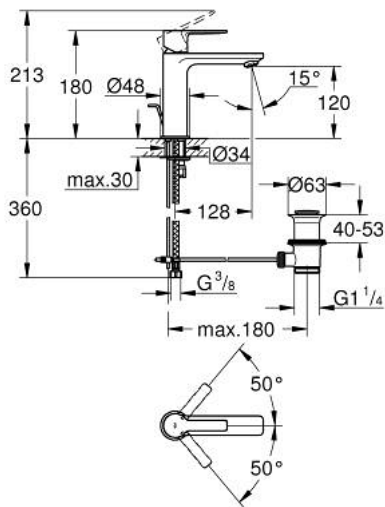

32 114 AL1 LINEARE SINGLE-LEVER BASIN MIXER 1/2" S-SIZE

PRODUCT DESCRIPTION

- Colour: Brushed hard graphite
- Single hole installation
- Metal lever
- GROHE SilkMove 28 mm ceramic cartridge
- With temperature limiter
- GROHE LongLife finish
- GROHE EcoJoy - less water, perfect flow
- maximum flow rate (at 3 bar): 5 l/min
- SpeedClean mousseur
- GROHE FastFixation Plus installation system
- Pop-up waste set 1 1/4"
- Flexible connection hoses
- AquaCalibrator

32 114 AL1 LINEARE SINGLE-LEVER BASIN MIXER 1/2" S-SIZE

SPARE PARTS, March 2019 – now

- 1: Lever (Spare part-nr. 46980AL0)
- 2: Cap (Spare part-nr. 46581AL0)
- 3: Fitting ring (Spare part-nr. 07419000)
- 4: Cartridge (Spare part-nr. 46580000)
- 5: Flow control (Spare part-nr. 48159AL0)
- 6: Pop-up rod (Spare part-nr. 46739AL0)
- 7: Shank mounting kit (Spare part-nr. 46645000)
- 8: 1 1/4" waste set (Spare part-nr. 28910AL0)
- 8.1: Plug (Spare part-nr. 07182AL0)
- 8.2: Eccentric rod (Spare part-nr. 07052000)
- 9: Mounting wrench (Spare part-nr. 19017000)*
- 10: Eccentric rod (Spare part-nr. 07341000)*