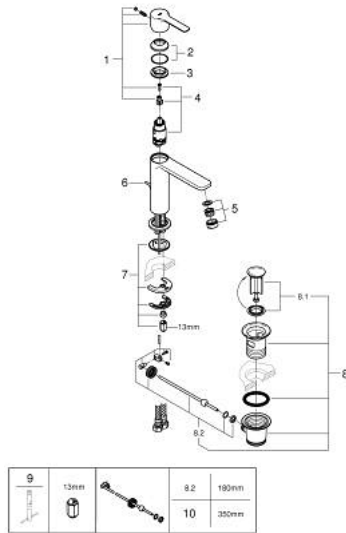

32 114 AL1 LINEARE SINGLE-LEVER BASIN MIXER 1/2" S-SIZE

PRODUCT DESCRIPTION

- Colour: Brushed hard graphite
- Single hole installation
- Metal lever
- GROHE SilkMove 28 mm ceramic cartridge
- With temperature limiter
- GROHE LongLife finish
- GROHE EcoJoy - less water, perfect flow
- maximum flow rate (at 3 bar): 5 l/min
- SpeedClean mousseur
- GROHE FastFixation Plus installation system
- Pop-up waste set 1 1/4"
- Flexible connection hoses
- AquaCalibrator

32 114 AL1 LINEARE SINGLE-LEVER BASIN MIXER 1/2" S-SIZE

SPARE PARTS, March 2019 – now

- 1: Lever (Spare part-nr. 46980AL0)
- 2: Cap (Spare part-nr. 46581AL0)
- 3: Fitting ring (Spare part-nr. 07419000)
- 4: Cartridge (Spare part-nr. 46580000)
- 5: Flow control (Spare part-nr. 48159AL0)
- 6: Pop-up rod (Spare part-nr. 46739AL0)
- 7: Shank mounting kit (Spare part-nr. 46645000)
- 8: 1 1/4" waste set (Spare part-nr. 28910AL0)
- 8.1: Plug (Spare part-nr. 07182AL0)
- 8.2: Eccentric rod (Spare part-nr. 07052000)
- 9: Mounting wrench (Spare part-nr. 19017000)*
- 10: Eccentric rod (Spare part-nr. 07341000)*