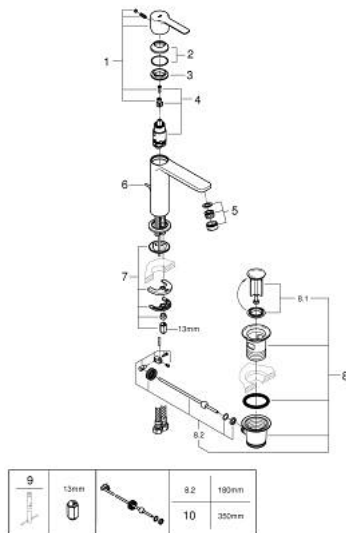

32 114 AL1 LINEARE SINGLE-LEVER BASIN MIXER 1/2" S-SIZE

PRODUCT DESCRIPTION

- Colour: Brushed hard graphite
- Single hole installation
- Metal lever
- GROHE SilkMove 28 mm ceramic cartridge
- With temperature limiter
- GROHE LongLife finish
- GROHE EcoJoy - less water, perfect flow
- maximum flow rate (at 3 bar): 5 l/min
- SpeedClean mousseur
- GROHE FastFixation Plus installation system
- Pop-up waste set 1 1/4"
- Flexible connection hoses

32 114 AL1 LINEARE SINGLE-LEVER BASIN MIXER 1/2" S-SIZE

SPARE PARTS, March 2019 – now

- 1: Lever (Spare part-nr. 46980AL0)
- 2: Cap (Spare part-nr. 46581AL0)
- 3: Fitting ring (Spare part-nr. 07419000)
- 4: Cartridge (Spare part-nr. 46580000)
- 5: Flow control (Spare part-nr. 48159AL0)
- 6: Pop-up rod (Spare part-nr. 46739AL0)
- 7: Shank mounting kit (Spare part-nr. 46645000)
- 8: 1 1/4" waste set (Spare part-nr. 28910AL0)
- 8.1: Plug (Spare part-nr. 07182AL0)
- 8.2: Eccentric rod (Spare part-nr. 07052000)
- 9: Mounting wrench (Spare part-nr. 19017000)*
- 10: Eccentric rod (Spare part-nr. 07341000)*