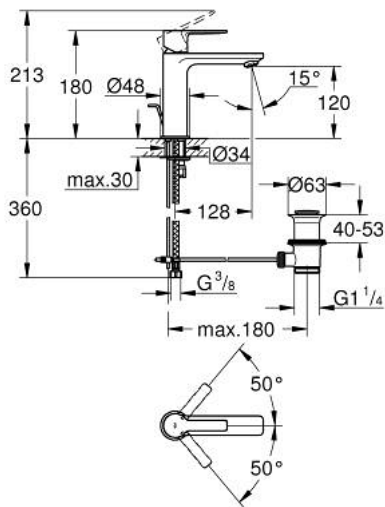

32 114 AL1 LINEARE SINGLE-LEVER BASIN MIXER 1/2" S-SIZE

PRODUCT DESCRIPTION

- Colour: Brushed hard graphite
- Single hole installation
- Metal lever
- GROHE SilkMove 28 mm ceramic cartridge
- With temperature limiter
- GROHE LongLife finish
- GROHE EcoJoy - less water, perfect flow
- maximum flow rate (at 3 bar): 5 l/min
- SpeedClean mousseur
- GROHE FastFixation Plus installation system
- Pop-up waste set 1 1/4"
- Flexible connection hoses

32 114 AL1 LINEARE SINGLE-LEVER BASIN MIXER 1/2" S-SIZE

SPARE PARTS, March 2019 – now

- 1: Lever (Spare part-nr. 46980AL0)
- 2: Cap (Spare part-nr. 46581AL0)
- 3: Fitting ring (Spare part-nr. 07419000)
- 4: Cartridge (Spare part-nr. 46580000)
- 5: Flow control (Spare part-nr. 48159AL0)
- 6: Pop-up rod (Spare part-nr. 46739AL0)
- 7: Shank mounting kit (Spare part-nr. 46645000)
- 8: 1 1/4" waste set (Spare part-nr. 28910AL0)
- 8.1: Plug (Spare part-nr. 07182AL0)
- 8.2: Eccentric rod (Spare part-nr. 07052000)
- 9: Mounting wrench (Spare part-nr. 19017000)*
- 10: Eccentric rod (Spare part-nr. 07341000)*