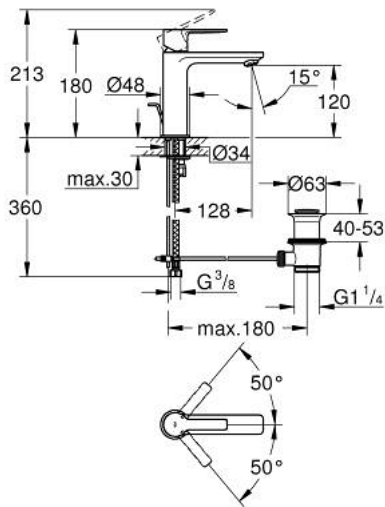

32 114 001 LINEARE SINGLE-LEVER BASIN MIXER 1/2"
S-SIZE

PRODUCT DESCRIPTION

- Colour: chrome
- Single hole installation
- Metal lever
- GROHE SilkMove 28 mm ceramic cartridge
- With temperature limiter
- GROHE LongLife finish
- GROHE EcoJoy - less water, perfect flow
- maximum flow rate (at 3 bar): 5 l/min
- SpeedClean mousseur
- GROHE FastFixation Plus installation system
- Pop-up waste set 1 1/4"
- Flexible connection hoses

32 114 001 LINEARE SINGLE-LEVER BASIN MIXER 1/2" S-SIZE

SPARE PARTS, July 2016 – now

- 1: Lever (Spare part-nr. 46980000)
- 2: Cap (Spare part-nr. 46581000)
- 3: Fitting ring (Spare part-nr. 07419000)
- 4: Cartridge (Spare part-nr. 46580000)
- 5: Flow control (Spare part-nr. 48159000)
- 6: Pop-up rod (Spare part-nr. 46739000)
- 7: Shank mounting kit (Spare part-nr. 46645000)
- 8: 1 1/4" waste set (Spare part-nr. 28910000)
- 8.1: Plug (Spare part-nr. 07182000)
- 8.2: Eccentric rod (Spare part-nr. 07052000)
- 9: Mounting wrench (Spare part-nr. 19017000)*
- 10: Eccentric rod (Spare part-nr. 07341000)*