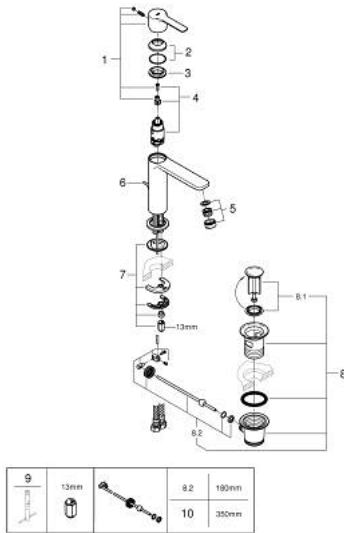

32 114 001 LINEARE SINGLE-LEVER BASIN MIXER 1/2"
S-SIZE

PRODUCT DESCRIPTION

- Colour: chrome
- Single hole installation
- Metal lever
- GROHE SilkMove 28 mm ceramic cartridge
- With temperature limiter
- GROHE LongLife finish
- GROHE EcoJoy - less water, perfect flow
- maximum flow rate (at 3 bar): 5 l/min
- SpeedClean mousseur
- GROHE FastFixation Plus installation system
- Pop-up waste set 1 1/4"
- Flexible connection hoses

32 114 001 LINEARE SINGLE-LEVER BASIN MIXER 1/2" S-SIZE

SPARE PARTS, July 2016 – now

- 1: Lever (Spare part-nr. 46980000)
- 2: Cap (Spare part-nr. 46581000)
- 3: Fitting ring (Spare part-nr. 07419000)
- 4: Cartridge (Spare part-nr. 46580000)
- 5: Flow control (Spare part-nr. 48159000)
- 6: Pop-up rod (Spare part-nr. 46739000)
- 7: Shank mounting kit (Spare part-nr. 46645000)
- 8: 1 1/4" waste set (Spare part-nr. 28910000)
- 8.1: Plug (Spare part-nr. 07182000)
- 8.2: Eccentric rod (Spare part-nr. 07052000)
- 9: Mounting wrench (Spare part-nr. 19017000)*
- 10: Eccentric rod (Spare part-nr. 07341000)*