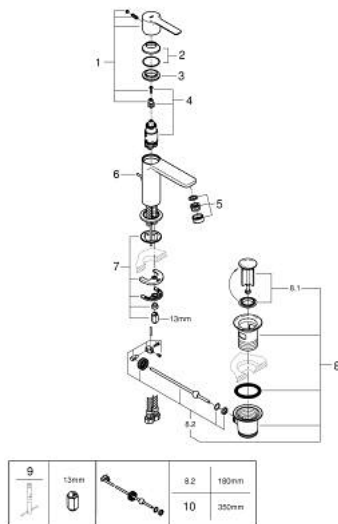

32 109 DC1 LINEARE SINGLE-LEVER BASIN MIXER 1/2" XS-SIZE

PRODUCT DESCRIPTION

- Colour: supersteel
- Single hole installation
- Metal lever
- GROHE SilkMove 28 mm ceramic cartridge
- With temperature limiter
- GROHE LongLife finish
- GROHE EcoJoy - less water, perfect flow
- maximum flow rate (at 3 bar): 5 l/min
- SpeedClean mousseur
- GROHE FastFixation Plus installation system
- Pop-up waste set 1 1/4"
- Flexible connection hoses
- AquaCalibrator

32 109 DC1 LINEARE SINGLE-LEVER BASIN MIXER 1/2" XS-SIZE

SPARE PARTS, September 2016 – now

- 1: Lever (Spare part-nr. 46980DC0)
- 2: Cap (Spare part-nr. 46581DC0)
- 3: Fitting ring (Spare part-nr. 07419000)
- 4: Cartridge (Spare part-nr. 46580000)
- 5: Flow control (Spare part-nr. 48159DC0)
- 6: Pop-up rod (Spare part-nr. 46739EN0)
- 7: Shank mounting kit (Spare part-nr. 46645000)
- 8: 1 1/4" waste set (Spare part-nr. 28910DC0)
- 8.1: Plug (Spare part-nr. 07182DC0)
- 8.2: Eccentric rod (Spare part-nr. 07052000)
- 9: Mounting wrench (Spare part-nr. 19017000)*
- 10: Eccentric rod (Spare part-nr. 07341000)*