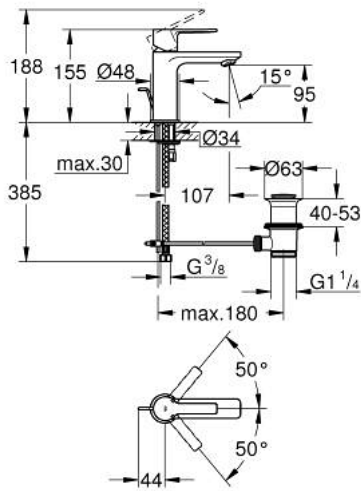

32 109 DC1 LINEARE SINGLE-LEVER BASIN MIXER 1/2" XS-SIZE

PRODUCT DESCRIPTION

- Colour: supersteel
- Single hole installation
- Metal lever
- GROHE SilkMove 28 mm ceramic cartridge
- With temperature limiter
- GROHE LongLife finish
- GROHE EcoJoy - less water, perfect flow
- maximum flow rate (at 3 bar): 5 l/min
- SpeedClean mousseur
- GROHE FastFixation Plus installation system
- Pop-up waste set 1 1/4"
- Flexible connection hoses

32 109 DC1 LINEARE SINGLE-LEVER BASIN MIXER 1/2" XS-SIZE

SPARE PARTS, September 2016 – now

- 1: Lever (Spare part-nr. 46980DC0)
- 2: Cap (Spare part-nr. 46581DC0)
- 3: Fitting ring (Spare part-nr. 07419000)
- 4: Cartridge (Spare part-nr. 46580000)
- 5: Flow control (Spare part-nr. 48159DC0)
- 6: Pop-up rod (Spare part-nr. 46739EN0)
- 7: Shank mounting kit (Spare part-nr. 46645000)
- 8: 1 1/4" waste set (Spare part-nr. 28910DC0)
- 8.1: Plug (Spare part-nr. 07182DC0)
- 8.2: Eccentric rod (Spare part-nr. 07052000)
- 9: Mounting wrench (Spare part-nr. 19017000)*
- 10: Eccentric rod (Spare part-nr. 07341000)*