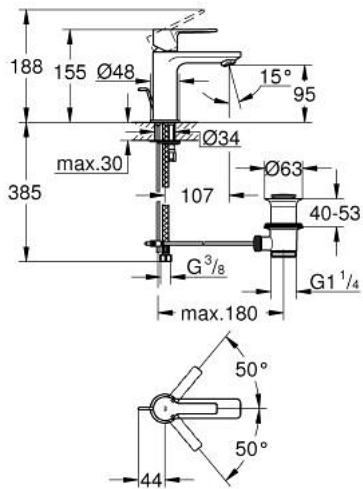

32 109 DC1 LINEARE SINGLE-LEVER BASIN MIXER 1/2" XS-SIZE

PRODUCT DESCRIPTION

- Colour: supersteel
- Single hole installation
- Metal lever
- GROHE SilkMove 28 mm ceramic cartridge
- With temperature limiter
- GROHE LongLife finish
- GROHE EcoJoy - less water, perfect flow
- maximum flow rate (at 3 bar): 5 l/min
- SpeedClean mousseur
- GROHE FastFixation Plus installation system
- Pop-up waste set 1 1/4"
- Flexible connection hoses
- AquaCalibrator

32 109 DC1 LINEARE SINGLE-LEVER BASIN MIXER 1/2" XS-SIZE

SPARE PARTS, September 2016 – now

- 1: Lever (Spare part-nr. 46980DC0)
- 2: Cap (Spare part-nr. 46581DC0)
- 3: Fitting ring (Spare part-nr. 07419000)
- 4: Cartridge (Spare part-nr. 46580000)
- 5: Flow control (Spare part-nr. 48159DC0)
- 6: Pop-up rod (Spare part-nr. 46739EN0)
- 7: Shank mounting kit (Spare part-nr. 46645000)
- 8: 1 1/4" waste set (Spare part-nr. 28910DC0)
- 8.1: Plug (Spare part-nr. 07182DC0)
- 8.2: Eccentric rod (Spare part-nr. 07052000)
- 9: Mounting wrench (Spare part-nr. 19017000)*
- 10: Eccentric rod (Spare part-nr. 07341000)*