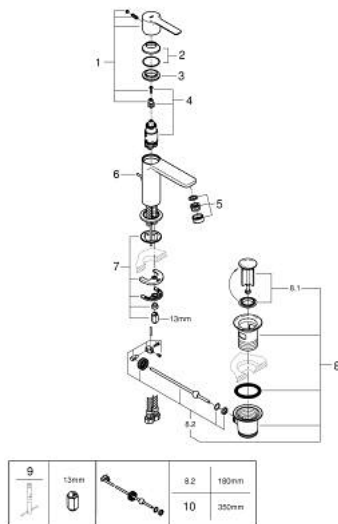

32 109 DC1 LINEARE SINGLE-LEVER BASIN MIXER 1/2" XS-SIZE

PRODUCT DESCRIPTION

- Colour: supersteel
- Single hole installation
- Metal lever
- GROHE SilkMove 28 mm ceramic cartridge
- With temperature limiter
- GROHE LongLife finish
- GROHE EcoJoy - less water, perfect flow
- maximum flow rate (at 3 bar): 5 l/min
- SpeedClean mousseur
- GROHE FastFixation Plus installation system
- Pop-up waste set 1 1/4"
- Flexible connection hoses

32 109 DC1 LINEARE SINGLE-LEVER BASIN MIXER 1/2" XS-SIZE

SPARE PARTS, September 2016 – now

- 1: Lever (Spare part-nr. 46980DC0)
- 2: Cap (Spare part-nr. 46581DC0)
- 3: Fitting ring (Spare part-nr. 07419000)
- 4: Cartridge (Spare part-nr. 46580000)
- 5: Flow control (Spare part-nr. 48159DC0)
- 6: Pop-up rod (Spare part-nr. 46739EN0)
- 7: Shank mounting kit (Spare part-nr. 46645000)
- 8: 1 1/4" waste set (Spare part-nr. 28910DC0)
- 8.1: Plug (Spare part-nr. 07182DC0)
- 8.2: Eccentric rod (Spare part-nr. 07052000)
- 9: Mounting wrench (Spare part-nr. 19017000)*
- 10: Eccentric rod (Spare part-nr. 07341000)*