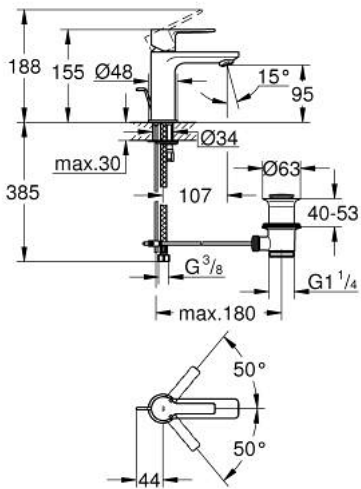

32 109 AL1 LINEARE SINGLE-LEVER BASIN MIXER 1/2" XS-SIZE

PRODUCT DESCRIPTION

- Colour: Brushed hard graphite
- Single hole installation
- Metal lever
- GROHE SilkMove 28 mm ceramic cartridge
- With temperature limiter
- GROHE LongLife finish
- GROHE EcoJoy - less water, perfect flow
- maximum flow rate (at 3 bar): 5 l/min
- SpeedClean mousseur
- GROHE FastFixation Plus installation system
- Pop-up waste set 1 1/4"
- Flexible connection hoses
- AquaCalibrator

32 109 AL1 LINEARE SINGLE-LEVER BASIN MIXER 1/2" XS-SIZE

SPARE PARTS, March 2019 – now

- 1: Lever (Spare part-nr. 46980AL0)
- 2: Cap (Spare part-nr. 46581AL0)
- 3: Fitting ring (Spare part-nr. 07419000)
- 4: Cartridge (Spare part-nr. 46580000)
- 5: Flow control (Spare part-nr. 48159AL0)
- 6: Pop-up rod (Spare part-nr. 46739AL0)
- 7: Shank mounting kit (Spare part-nr. 46645000)
- 8: 1 1/4" waste set (Spare part-nr. 28910AL0)
- 8.1: Plug (Spare part-nr. 07182AL0)
- 8.2: Eccentric rod (Spare part-nr. 07052000)
- 9: Mounting wrench (Spare part-nr. 19017000)*
- 10: Eccentric rod (Spare part-nr. 07341000)*