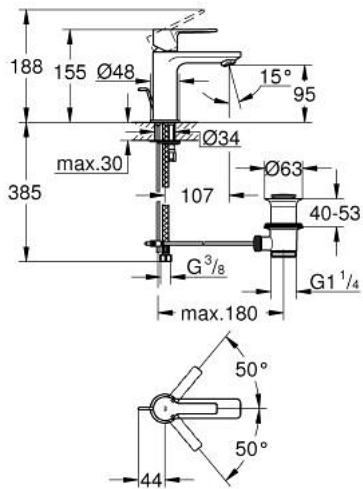

32 109 AL1 LINEARE SINGLE-LEVER BASIN MIXER 1/2" XS-SIZE

PRODUCT DESCRIPTION

- Colour: Brushed hard graphite
- Single hole installation
- Metal lever
- GROHE SilkMove 28 mm ceramic cartridge
- With temperature limiter
- GROHE LongLife finish
- GROHE EcoJoy - less water, perfect flow
- maximum flow rate (at 3 bar): 5 l/min
- SpeedClean mousseur
- GROHE FastFixation Plus installation system
- Pop-up waste set 1 1/4"
- Flexible connection hoses

32 109 AL1 LINEARE SINGLE-LEVER BASIN MIXER 1/2" XS-SIZE

SPARE PARTS, March 2019 – now

- 1: Lever (Spare part-nr. 46980AL0)
- 2: Cap (Spare part-nr. 46581AL0)
- 3: Fitting ring (Spare part-nr. 07419000)
- 4: Cartridge (Spare part-nr. 46580000)
- 5: Flow control (Spare part-nr. 48159AL0)
- 6: Pop-up rod (Spare part-nr. 46739AL0)
- 7: Shank mounting kit (Spare part-nr. 46645000)
- 8: 1 1/4" waste set (Spare part-nr. 28910AL0)
- 8.1: Plug (Spare part-nr. 07182AL0)
- 8.2: Eccentric rod (Spare part-nr. 07052000)
- 9: Mounting wrench (Spare part-nr. 19017000)*
- 10: Eccentric rod (Spare part-nr. 07341000)*