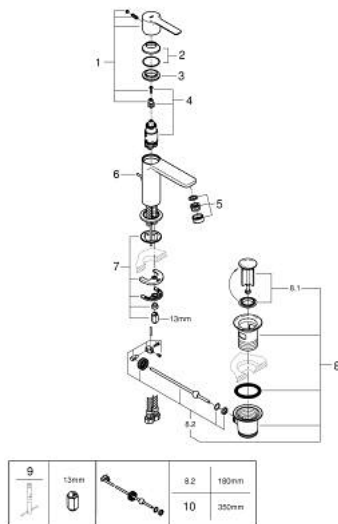

32 109 001 LINEARE SINGLE-LEVER BASIN MIXER 1/2"
XS-SIZE

PRODUCT DESCRIPTION

- Colour: chrome
- Single hole installation
- Metal lever
- GROHE SilkMove 28 mm ceramic cartridge
- With temperature limiter
- GROHE LongLife finish
- GROHE EcoJoy - less water, perfect flow
- maximum flow rate (at 3 bar): 5 l/min
- SpeedClean mousseur
- GROHE FastFixation Plus installation system
- Pop-up waste set 1 1/4"
- Flexible connection hoses

32 109 001 LINEARE SINGLE-LEVER BASIN MIXER 1/2" XS-SIZE

SPARE PARTS, July 2016 – now

- 1: Lever (Spare part-nr. 46980000)
- 2: Cap (Spare part-nr. 46581000)
- 3: Fitting ring (Spare part-nr. 07419000)
- 4: Cartridge (Spare part-nr. 46580000)
- 5: Flow control (Spare part-nr. 48159000)
- 6: Pop-up rod (Spare part-nr. 46739000)
- 7: Shank mounting kit (Spare part-nr. 46645000)
- 8: 1 1/4" waste set (Spare part-nr. 28910000)
- 8.1: Plug (Spare part-nr. 07182000)
- 8.2: Eccentric rod (Spare part-nr. 07052000)
- 9: Mounting wrench (Spare part-nr. 19017000)*
- 10: Eccentric rod (Spare part-nr. 07341000)*