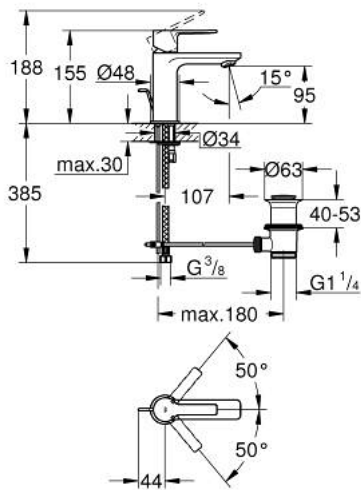

32 109 001 LINEARE SINGLE-LEVER BASIN MIXER 1/2"
XS-SIZE

PRODUCT DESCRIPTION

- Colour: chrome
- Single hole installation
- Metal lever
- GROHE SilkMove 28 mm ceramic cartridge
- With temperature limiter
- GROHE LongLife finish
- GROHE EcoJoy - less water, perfect flow
- maximum flow rate (at 3 bar): 5 l/min
- SpeedClean mousseur
- GROHE FastFixation Plus installation system
- Pop-up waste set 1 1/4"
- Flexible connection hoses

32 109 001 LINEARE SINGLE-LEVER BASIN MIXER 1/2" XS-SIZE

SPARE PARTS, July 2016 – now

- 1: Lever (Spare part-nr. 46980000)
- 2: Cap (Spare part-nr. 46581000)
- 3: Fitting ring (Spare part-nr. 07419000)
- 4: Cartridge (Spare part-nr. 46580000)
- 5: Flow control (Spare part-nr. 48159000)
- 6: Pop-up rod (Spare part-nr. 46739000)
- 7: Shank mounting kit (Spare part-nr. 46645000)
- 8: 1 1/4" waste set (Spare part-nr. 28910000)
- 8.1: Plug (Spare part-nr. 07182000)
- 8.2: Eccentric rod (Spare part-nr. 07052000)
- 9: Mounting wrench (Spare part-nr. 19017000)*
- 10: Eccentric rod (Spare part-nr. 07341000)*