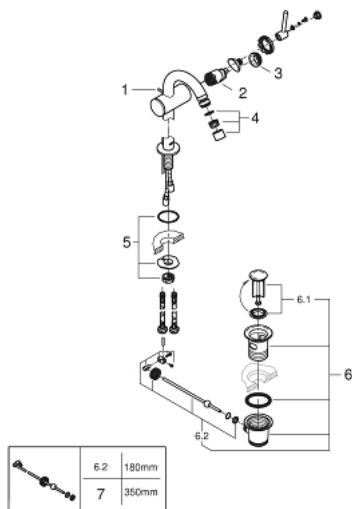

32 108 003 **ATRIO SINGLE-LEVER BIDET MIXER 1/2"**  
**M-SIZE**

**PRODUCT DESCRIPTION**

- Colour: chrome
- Single hole installation
- GROHE SilkMove 28 mm ceramic cartridge
- With temperature limiter
- GROHE LongLife finish
- Rapid installation system
- tubular C-spout with ball-joint mousseur
- Pop-up waste set 1 1/4"
- Flexible connection hoses

32 108 003 **ATRIO SINGLE-LEVER BIDET MIXER 1/2"**  
**M-SIZE**

**SPARE PARTS**, April 2017 – now

- 1: Pop-up rod (Spare part-nr. 65196000)
  - 2: Cartridge (Spare part-nr. 46963000)
  - 3: Fitting ring (Spare part-nr. 07419000)
  - 4: Flow control (Spare part-nr. 06574000)
  - 5: Shank mounting kit (Spare part-nr. 48409000)
  - 6: 1 1/4" waste set (Spare part-nr. 28910000)
  - 6.1: Plug (Spare part-nr. 07182000)
  - 6.2: Eccentric rod (Spare part-nr. 07052000)
  - 7: Eccentric rod (Spare part-nr. 07341000)\*
- \* Optional accessories