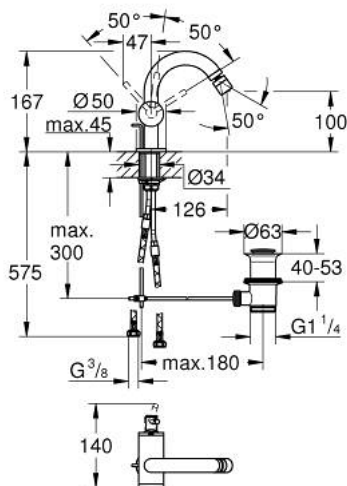

32 108 003 **ATRIO SINGLE-LEVER BIDET MIXER 1/2"**  
**M-SIZE**

**PRODUCT DESCRIPTION**

- Colour: chrome
- Single hole installation
- GROHE SilkMove 28 mm ceramic cartridge
- With temperature limiter
- GROHE LongLife finish
- Rapid installation system
- tubular C-spout with ball-joint mousseur
- Pop-up waste set 1 1/4"
- Flexible connection hoses

32 108 003 **ATRIO SINGLE-LEVER BIDET MIXER 1/2"**  
**M-SIZE**

**SPARE PARTS**, April 2017 – now

- 1: Pop-up rod (Spare part-nr. 65196000)
  - 2: Cartridge (Spare part-nr. 46963000)
  - 3: Fitting ring (Spare part-nr. 07419000)
  - 4: Flow control (Spare part-nr. 06574000)
  - 5: Shank mounting kit (Spare part-nr. 48409000)
  - 6: 1 1/4" waste set (Spare part-nr. 28910000)
  - 6.1: Plug (Spare part-nr. 07182000)
  - 6.2: Eccentric rod (Spare part-nr. 07052000)
  - 7: Eccentric rod (Spare part-nr. 07341000)\*
- \* Optional accessories