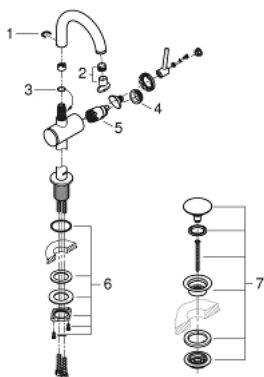

32 043 AL3 ATRIO SINGLE-LEVER BASIN MIXER 1/2" M-SIZE

PRODUCT DESCRIPTION

- Colour: Brushed hard graphite
- Single hole installation
- GROHE SilkMove 28 mm ceramic cartridge
- With temperature limiter
- GROHE LongLife finish
- GROHE EcoJoy 5.7 l/min laminar mousseur
- swivel tubular C-spout with mousseur
- Stop limiter
- push-open waste set 1 1/4"
- Flexible connection hoses

32 043 AL3 ATRIO SINGLE-LEVER BASIN MIXER 1/2" M-SIZE

SPARE PARTS, April 2017 – now

- 1: Safety ring (Spare part-nr. 4826600M)
- 2: Flow straightener (Spare part-nr. 48408000)
- 3: Sealing washer (Spare part-nr. 0128500M)
- 4: Fitting ring (Spare part-nr. 07419000)
- 5: Cartridge (Spare part-nr. 46963000)
- 6: Shank mounting kit (Spare part-nr. 48384000)
- 7: Waste set with push-open plug (Spare part-nr. 65807AL0)