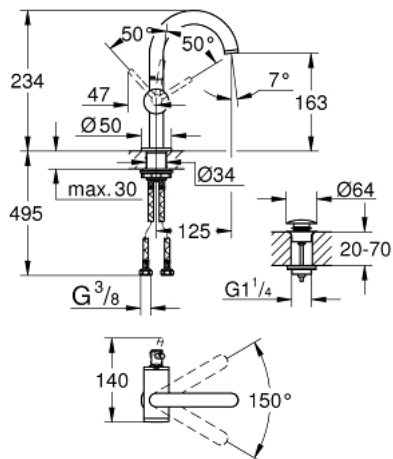

32 043 AL3 ATRIO SINGLE-LEVER BASIN MIXER 1/2" M-SIZE

PRODUCT DESCRIPTION

- Colour: Brushed hard graphite
- Single hole installation
- GROHE SilkMove 28 mm ceramic cartridge
- With temperature limiter
- GROHE LongLife finish
- GROHE EcoJoy 5.7 l/min laminar mousseur
- swivel tubular C-spout with mousseur
- Stop limiter
- push-open waste set 1 1/4"
- Flexible connection hoses

32 043 AL3 ATRIO SINGLE-LEVER BASIN MIXER 1/2" M-SIZE

SPARE PARTS, April 2017 – now

- 1: Safety ring (Spare part-nr. 4826600M)
- 2: Flow straightener (Spare part-nr. 48408000)
- 3: Sealing washer (Spare part-nr. 0128500M)
- 4: Fitting ring (Spare part-nr. 07419000)
- 5: Cartridge (Spare part-nr. 46963000)
- 6: Shank mounting kit (Spare part-nr. 48384000)
- 7: Waste set with push-open plug (Spare part-nr. 65807AL0)