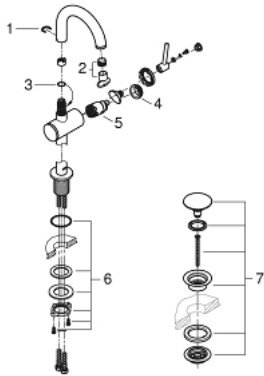

32 043 AL3 ATRIO SINGLE-LEVER BASIN MIXER 1/2" M-SIZE

PRODUCT DESCRIPTION

- Colour: Brushed hard graphite
- Single hole installation
- GROHE SilkMove 28 mm ceramic cartridge
- With temperature limiter
- GROHE LongLife finish
- 5.7 l/min laminar mousseur
- swivel tubular C-spout with mousseur
- Stop limiter
- push-open waste set 1 1/4"
- Flexible connection hoses

32 043 AL3 ATRIO SINGLE-LEVER BASIN MIXER 1/2" M-SIZE

SPARE PARTS, April 2017 – now

- 1: Safety ring (Spare part-nr. 4826600M)
- 2: Flow straightener (Spare part-nr. 48408000)
- 3: Sealing washer (Spare part-nr. 0128500M)
- 4: Fitting ring (Spare part-nr. 07419000)
- 5: Cartridge (Spare part-nr. 46963000)
- 6: Shank mounting kit (Spare part-nr. 48384000)
- 7: Waste set with push-open plug (Spare part-nr. 65807AL0)