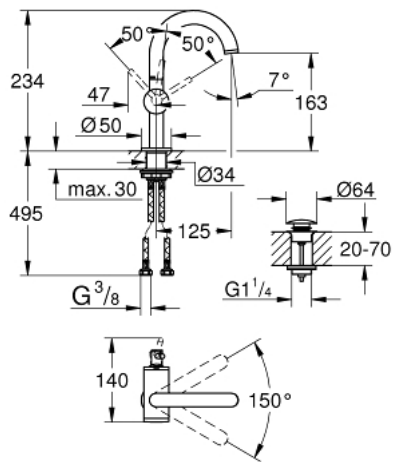

32 043 AL3 ATRIO SINGLE-LEVER BASIN MIXER 1/2" M-SIZE

PRODUCT DESCRIPTION

- Colour: Brushed hard graphite
- Single hole installation
- GROHE SilkMove 28 mm ceramic cartridge
- With temperature limiter
- GROHE LongLife finish
- 5.7 l/min laminar mousseur
- swivel tubular C-spout with mousseur
- Stop limiter
- push-open waste set 1 1/4"
- Flexible connection hoses

32 043 AL3 ATRIO SINGLE-LEVER BASIN MIXER 1/2" M-SIZE

SPARE PARTS, April 2017 – now

- 1: Safety ring (Spare part-nr. 4826600M)
- 2: Flow straightener (Spare part-nr. 48408000)
- 3: Sealing washer (Spare part-nr. 0128500M)
- 4: Fitting ring (Spare part-nr. 07419000)
- 5: Cartridge (Spare part-nr. 46963000)
- 6: Shank mounting kit (Spare part-nr. 48384000)
- 7: Waste set with push-open plug (Spare part-nr. 65807AL0)