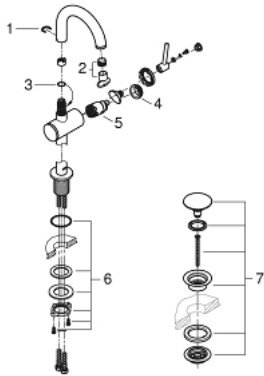

32 043 003 **ATRIO SINGLE-LEVER BASIN MIXER 1/2"**
M-SIZE

PRODUCT DESCRIPTION

- Colour: chrome
- Single hole installation
- GROHE SilkMove 28 mm ceramic cartridge
- With temperature limiter
- GROHE LongLife finish
- 5.7 l/min laminar mousseur
- swivel tubular C-spout with mousseur
- Stop limiter
- push-open waste set 1 1/4"
- Flexible connection hoses

32 043 003 **ATRIO SINGLE-LEVER BASIN MIXER 1/2"**
M-SIZE

SPARE PARTS, April 2017 – now

- 1: Safety ring (Spare part-nr. 4826600M)
- 2: Flow straightener (Spare part-nr. 48408000)
- 3: Sealing washer (Spare part-nr. 0128500M)
- 4: Fitting ring (Spare part-nr. 07419000)
- 5: Cartridge (Spare part-nr. 46963000)
- 6: Shank mounting kit (Spare part-nr. 48384000)
- 7: Waste set with push-open plug (Spare part-nr. 65807000)