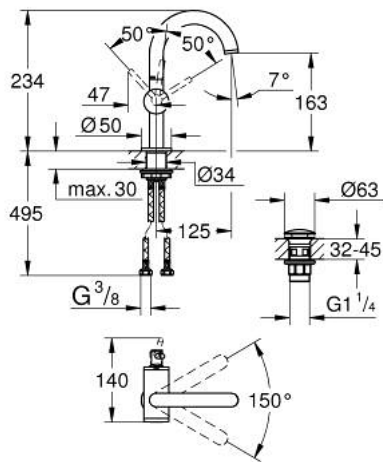

32 043 003 **ATRIO SINGLE-LEVER BASIN MIXER 1/2"**
M-SIZE

PRODUCT DESCRIPTION

- Colour: chrome
- Single hole installation
- GROHE SilkMove 28 mm ceramic cartridge
- With temperature limiter
- GROHE LongLife finish
- 5.7 l/min laminar mousseur
- swivel tubular C-spout with mousseur
- Stop limiter
- push-open waste set 1 1/4"
- Flexible connection hoses

32 043 003 **ATRIO SINGLE-LEVER BASIN MIXER 1/2"**
M-SIZE

SPARE PARTS, April 2017 – now

- 1: Safety ring (Spare part-nr. 4826600M)
- 2: Flow straightener (Spare part-nr. 48408000)
- 3: Sealing washer (Spare part-nr. 0128500M)
- 4: Fitting ring (Spare part-nr. 07419000)
- 5: Cartridge (Spare part-nr. 46963000)
- 6: Shank mounting kit (Spare part-nr. 48384000)
- 7: Waste set with push-open plug (Spare part-nr. 65807000)