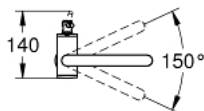

32 042 AL3 ATRIO SINGLE-LEVER BASIN MIXER 1/2" L-SIZE

PRODUCT DESCRIPTION

- Colour: Brushed hard graphite
- Single hole installation
- GROHE SilkMove 28 mm ceramic cartridge
- With temperature limiter
- GROHE LongLife finish
- 5.7 l/min laminar mousseur
- swivel tubular C-spout with mousseur
- Stop limiter
- push-open waste set 1 1/4"
- Flexible connection hoses

32 042 AL3 ATRIO SINGLE-LEVER BASIN MIXER 1/2" L-SIZE

SPARE PARTS, April 2017 – now

- 1: Safety ring (Spare part-nr. 4826600M)
- 2: Flow straightener (Spare part-nr. 48408000)
- 3: Sealing washer (Spare part-nr. 0128500M)
- 4: Fitting ring (Spare part-nr. 07419000)
- 5: Cartridge (Spare part-nr. 46963000)
- 6: Shank mounting kit (Spare part-nr. 48384000)
- 7: Waste set with push-open plug (Spare part-nr. 65807AL0)