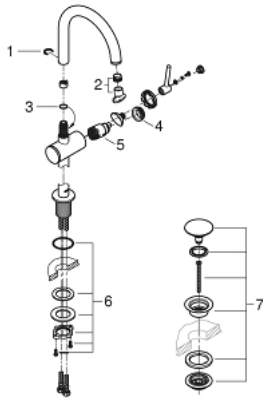

32 042 AL3 ATRIO SINGLE-LEVER BASIN MIXER 1/2" L-SIZE

PRODUCT DESCRIPTION

- Colour: Brushed hard graphite
- Single hole installation
- GROHE SilkMove 28 mm ceramic cartridge
- With temperature limiter
- GROHE LongLife finish
- 5.7 l/min laminar mousseur
- swivel tubular C-spout with mousseur
- Stop limiter
- push-open waste set 1 1/4"
- Flexible connection hoses

32 042 AL3 ATRIO SINGLE-LEVER BASIN MIXER 1/2" L-SIZE

SPARE PARTS, April 2017 – now

- 1: Safety ring (Spare part-nr. 4826600M)
- 2: Flow straightener (Spare part-nr. 48408000)
- 3: Sealing washer (Spare part-nr. 0128500M)
- 4: Fitting ring (Spare part-nr. 07419000)
- 5: Cartridge (Spare part-nr. 46963000)
- 6: Shank mounting kit (Spare part-nr. 48384000)
- 7: Waste set with push-open plug (Spare part-nr. 65807AL0)