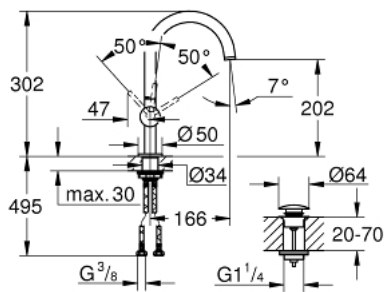

32 042 AL3 ATRIO SINGLE-LEVER BASIN MIXER 1/2" L-SIZE

PRODUCT DESCRIPTION

- Colour: Brushed hard graphite
- Single hole installation
- GROHE SilkMove 28 mm ceramic cartridge
- With temperature limiter
- GROHE LongLife finish
- 5.7 l/min laminar mousseur
- swivel tubular C-spout with mousseur
- Stop limiter
- push-open waste set 1 1/4"
- Flexible connection hoses

32 042 AL3 ATRIO SINGLE-LEVER BASIN MIXER 1/2" L-SIZE

SPARE PARTS, April 2017 – now

- 1: Safety ring (Spare part-nr. 4826600M)
- 2: Flow straightener (Spare part-nr. 48408000)
- 3: Sealing washer (Spare part-nr. 0128500M)
- 4: Fitting ring (Spare part-nr. 07419000)
- 5: Cartridge (Spare part-nr. 46963000)
- 6: Shank mounting kit (Spare part-nr. 48384000)
- 7: Waste set with push-open plug (Spare part-nr. 65807AL0)