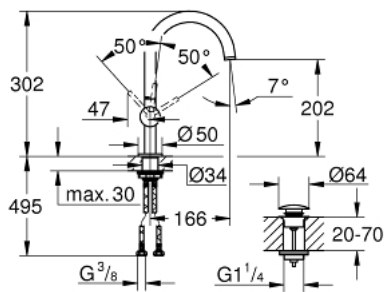

## 32 042 AL3 ATRIO SINGLE-LEVER BASIN MIXER 1/2" L-SIZE

### PRODUCT DESCRIPTION

- Colour: Brushed hard graphite
- Single hole installation
- GROHE SilkMove 28 mm ceramic cartridge
- With temperature limiter
- GROHE LongLife finish
- GROHE EcoJoy 5.7 l/min laminar mousseur
- swivel tubular C-spout with mousseur
- Stop limiter
- push-open waste set 1 1/4"
- Flexible connection hoses

### SPARE PARTS, April 2017 – now

- 1: Safety ring (Spare part-nr. 4826600M)
- 2: Flow straightener (Spare part-nr. 48408000)
- 3: Sealing washer (Spare part-nr. 0128500M)
- 4: Fitting ring (Spare part-nr. 07419000)
- 5: Cartridge (Spare part-nr. 46963000)
- 6: Shank mounting kit (Spare part-nr. 48384000)
- 7: Waste set with push-open plug (Spare part-nr. 65807AL0)