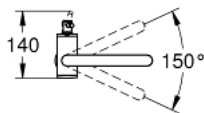

## 32 042 AL3 ATRIO SINGLE-LEVER BASIN MIXER 1/2" L-SIZE

### PRODUCT DESCRIPTION

- Colour: Brushed hard graphite
- Single hole installation
- GROHE SilkMove 28 mm ceramic cartridge
- With temperature limiter
- GROHE LongLife finish
- GROHE EcoJoy 5.7 l/min laminar mousseur
- swivel tubular C-spout with mousseur
- Stop limiter
- push-open waste set 1 1/4"
- Flexible connection hoses

### SPARE PARTS, April 2017 – now

- 1: Safety ring (Spare part-nr. 4826600M)
- 2: Flow straightener (Spare part-nr. 48408000)
- 3: Sealing washer (Spare part-nr. 0128500M)
- 4: Fitting ring (Spare part-nr. 07419000)
- 5: Cartridge (Spare part-nr. 46963000)
- 6: Shank mounting kit (Spare part-nr. 48384000)
- 7: Waste set with push-open plug (Spare part-nr. 65807AL0)