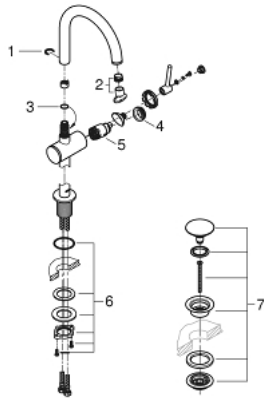

## 32 042 AL3 ATRIO SINGLE-LEVER BASIN MIXER 1/2" L-SIZE

### PRODUCT DESCRIPTION

- Colour: Brushed hard graphite
- Single hole installation
- GROHE SilkMove 28 mm ceramic cartridge
- With temperature limiter
- GROHE LongLife finish
- GROHE EcoJoy 5.7 l/min laminar mousseur
- swivel tubular C-spout with mousseur
- Stop limiter
- push-open waste set 1 1/4"
- Flexible connection hoses

### SPARE PARTS, April 2017 – now

- 1: Safety ring (Spare part-nr. 4826600M)
- 2: Flow straightener (Spare part-nr. 48408000)
- 3: Sealing washer (Spare part-nr. 0128500M)
- 4: Fitting ring (Spare part-nr. 07419000)
- 5: Cartridge (Spare part-nr. 46963000)
- 6: Shank mounting kit (Spare part-nr. 48384000)
- 7: Waste set with push-open plug (Spare part-nr. 65807AL0)