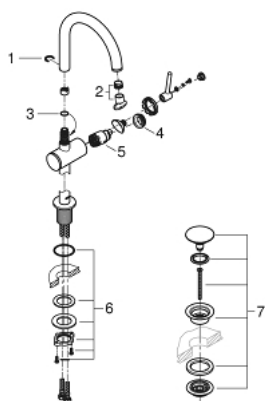

32 042 003 **ATRIO SINGLE-LEVER BASIN MIXER 1/2"**
L-SIZE

SPARE PARTS, April 2017 – now

- 1: Safety ring (Spare part-nr. 4826600M)
- 2: Flow straightener (Spare part-nr. 48408000)
- 3: Sealing washer (Spare part-nr. 0128500M)
- 4: Fitting ring (Spare part-nr. 07419000)
- 5: Cartridge (Spare part-nr. 46963000)
- 6: Shank mounting kit (Spare part-nr. 48384000)
- 7: Waste set with push-open plug (Spare part-nr. 65807000)