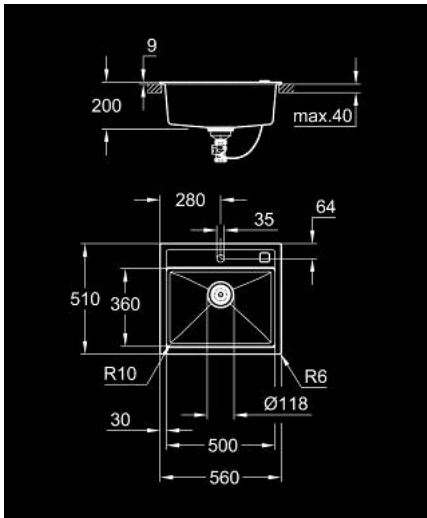

## 31 651 AP0 K700 COMPOSITE SINK

### PRODUCT DESCRIPTION

- Colour: granite black
- model: K700 60-C 56/51 1.0
- mounting type: top mount
- material: quartz composite
- GROHE Whisper
- min. cabinet size: 600 mm
- dimensions: 560 x 510 mm
- 1 bowl: 500 x 360 x 200 mm
- outer radius: R6, inner bowl radius: R10
- GROHE FastFixation rapid installation system
- cut-out: 545 x 495 mm
- drainer: automatic waste fitting
- accessories included: automatic waste fitting with rotary handle, waste kit, basket strainer waste, mounting set
- optional push to open excenter (40 986 SD0)
- amount of fasteners included (top mount): 8
- heat resistant up to 180° C

### SPARE PARTS, May 2022 – now

1: Plug (Spare part-nr. 42588SD1)

2: Siphon (Spare part-nr. 42617000)

3: Cover element (Spare part-nr. 42590SD1)

4: Swivel connection (Spare part-nr. 42586SD0)