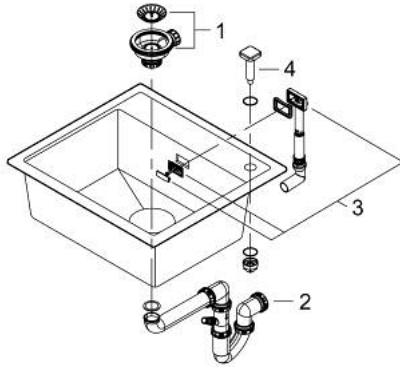

## 31 651 AP0 K700 COMPOSITE SINK

### PRODUCT DESCRIPTION

- Colour: granite black
- model: K700 60-C 56/51 1.0
- mounting type: top mount
- material: quartz composite
- GROHE Whisper
- min. cabinet size: 600 mm
- dimensions: 560 x 510 mm
- 1 bowl: 500 x 360 x 200 mm
- outer radius: R6, inner bowl radius: R10
- GROHE FastFixation rapid installation system
- cut-out: 545 x 495 mm
- drainer: automatic waste fitting
- accessories included: automatic waste fitting with rotary handle, waste kit, basket strainer waste, mounting set
- optional push to open excenter (40 986 SD0)
- amount of fasteners included (top mount): 8
- heat resistant up to 180° C

### SPARE PARTS, May 2022 – now

1: Plug (Spare part-nr. 42588SD1)

2: Siphon (Spare part-nr. 42617000)

3: Cover element (Spare part-nr. 42590SD1)

4: Swivel connection (Spare part-nr. 42586SD0)