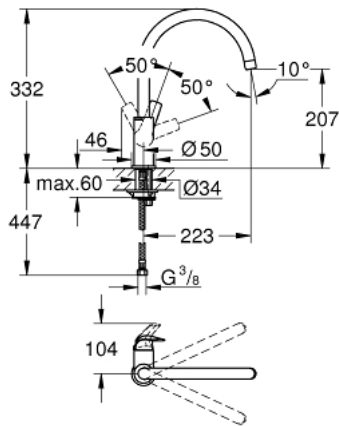

31 554 000 **START CURVE SINGLE-LEVER SINK MIXER 1/2"**

PRODUCT DESCRIPTION

- Colour: chrome
- High spout
- Single hole installation
- GROHE LongLife finish
- GROHE SmoothControl 28 mm ceramic cartridge
- Spout with mousseur
- swivel tubular spout, swivel area 360°
- Flexible connection hoses
- Rapid installation system
- min. recommended pressure 1.0 bar

31 554 000 **START CURVE SINGLE-LEVER SINK MIXER 1/2"**

SPARE PARTS, November 2018 – now

- 1: Lever (Spare part-nr. 46777000)
 - 2: Cartridge (Spare part-nr. 46580000)
 - 3: Flow control (Spare part-nr. 13928000)
 - 4: Shank mounting kit (Spare part-nr. 46249000)
 - 5: Fitting ring (Spare part-nr. 46715000)
 - 6: Cap (Spare part-nr. 46581000)
 - 7: Mounting wrench (Spare part-nr. 19017000)*
- * Optional accessories