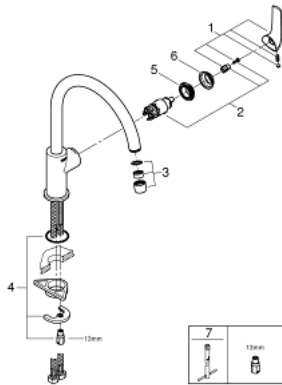

31 554 000 **START CURVE SINGLE-LEVER SINK MIXER 1/2"**

PRODUCT DESCRIPTION

- Colour: chrome
- High spout
- Single hole installation
- GROHE LongLife finish
- GROHE SmoothControl 28 mm ceramic cartridge
- Spout with mousseur
- swivel tubular spout, swivel area 360°
- Flexible connection hoses
- Rapid installation system
- min. recommended pressure 1.0 bar

31 554 000 **START CURVE SINGLE-LEVER SINK MIXER 1/2"**

SPARE PARTS, November 2018 – now

- 1: Lever (Spare part-nr. 46777000)
 - 2: Cartridge (Spare part-nr. 46580000)
 - 3: Flow control (Spare part-nr. 13928000)
 - 4: Shank mounting kit (Spare part-nr. 46249000)
 - 5: Fitting ring (Spare part-nr. 46715000)
 - 6: Cap (Spare part-nr. 46581000)
 - 7: Mounting wrench (Spare part-nr. 19017000)*
- * Optional accessories