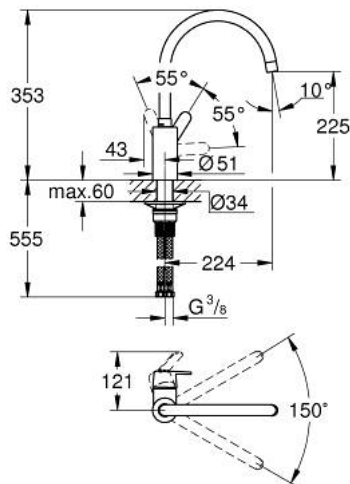

31 494 001 GET SINGLE-LEVER SINK MIXER 1/2"

PRODUCT DESCRIPTION

- Colour: chrome
- High spout
- Single hole installation
- GROHE SilkMove 35 mm ceramic cartridge
- GROHE LongLife finish
- Protected Water Ways no contact of water with lead or nickel inside the tap
- Adjustable flow rate limiter
- Swivel tubular spout with stop limiter
- Selectable swivel area: 0° / 150°
- mousseur
- Flexible connection hoses
- QuickMount included

31 494 001 GET SINGLE-LEVER SINK MIXER 1/2"

SPARE PARTS, April 2020 – now

- 1: Lever (Spare part-nr. 46683000)
 - 2: Flow control (Spare part-nr. 48418000)
 - 3: Cartridge (Spare part-nr. 46374000)
 - 4: Mounting set (Spare part-nr. 48477000)
 - 5: Socket Spanner (Spare part-nr. 19332000)*
- * Optional accessories