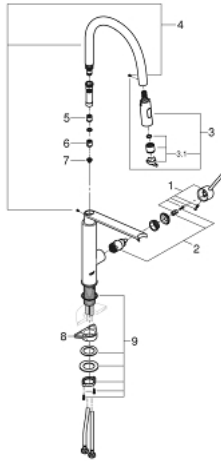

31 492 000 **CONCETTO PROFESSIONAL SINGLE-LEVER SINK MIXER 1/2"**

**PRODUCT DESCRIPTION**

- Colour: chrome
- Single hole installation
- GROHE LongLife finish
- GROHE SilkMove 28 mm ceramic cartridge
- Flow strainer
- with integrated temperature limiter
- Professional spray
- With flexible, hygienic GROHFlexx kitchen Santoprene hose
- Diverter: laminar spray/SpeedClean shower jet
- automatic return to laminar spray
- MagneticDocking guarantees easy retraction and smooth docking of the spray head back to the starting position
- swivel spout
- swivel area 360°
- Protected against backflow
- Flexible connection hoses
- Rapid installation system
- maximum flow rate (at 3 bar): 6.6 l/min

31 492 000 **CONCETTO PROFESSIONAL SINGLE-LEVER SINK MIXER 1/2"**

**SPARE PARTS**, May 2022 – now

- 1: Lever (Spare part-nr. 46966000)
- 2: Cartridge (Spare part-nr. 46963000)
- 3: Pull out spray (Spare part-nr. 46967000)
- 3.1: Flow straightener (Spare part-nr. 48347000)
- 4: Shower hose (Spare part-nr. 46968KK0)
- 5: Non-return valve (Spare part-nr. 48224000)
- 6: Non-return valve (Spare part-nr. 08565000)
- 7: Dirt strainer (Spare part-nr. 0676800M)
- 8: Support plate (Spare part-nr. 05334000)
- 9: Shank mounting kit (Spare part-nr. 48384000)