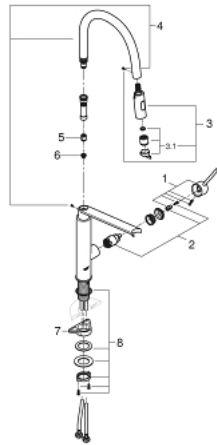

31 491 DC0 CONCETTO SINGLE-LEVER SINK MIXER 1/2"

PRODUCT DESCRIPTION

- Colour: supersteel
- Single hole installation
- GROHE LongLife finish
- GROHE SilkMove 28 mm ceramic cartridge
- Flow strainer
- with integrated temperature limiter
- Professional spray
- With flexible, hygienic GROHFlexx kitchen Santoprene hose
- Diverter: laminar spray/SpeedClean shower jet
- automatic return to laminar spray
- MagneticDocking guarantees easy retraction and smooth docking of the spray head back to the starting position
- swivel spout
- swivel area 360°
- Protected against backflow
- Flexible connection hoses
-
- maximum flow rate (at 3 bar): 8 l/min

31 491 DC0 CONCETTO SINGLE-LEVER SINK MIXER 1/2"

SPARE PARTS, April 2022 – now

- 1: Lever (Spare part-nr. 46966DC0)
- 2: Cartridge (Spare part-nr. 46963000)
- 3: Pull out spray (Spare part-nr. 46967DC0)
- 3.1: Flow straightener (Spare part-nr. 48347000)
- 4: Shower hose (Spare part-nr. 46968KK0)
- 5: Non-return valve (Spare part-nr. 08565000)
- 6: Dirt strainer (Spare part-nr. 0676800M)
- 7: Support plate (Spare part-nr. 05334000)
- 8: Shank mounting kit (Spare part-nr. 48384000)