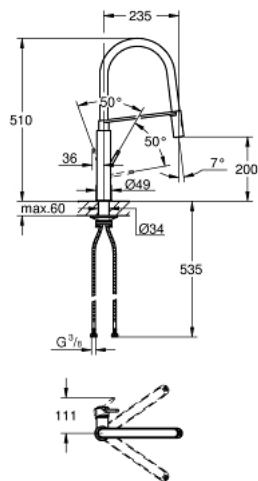

31 491 DC0 CONCETTO SINGLE-LEVER SINK MIXER 1/2"

PRODUCT DESCRIPTION

- Colour: supersteel
- Single hole installation
- GROHE LongLife finish
- GROHE SilkMove 28 mm ceramic cartridge
- Flow strainer
- with integrated temperature limiter
- Professional spray
- With flexible, hygienic GROHFlexx kitchen Santoprene hose
- Diverter: laminar spray/SpeedClean shower jet
- automatic return to laminar spray
- MagneticDocking guarantees easy retraction and smooth docking of the spray head back to the starting position
- swivel spout
- swivel area 360°
- Protected against backflow
- Flexible connection hoses
-
- maximum flow rate (at 3 bar): 8 l/min

31 491 DC0 CONCETTO SINGLE-LEVER SINK MIXER 1/2"

SPARE PARTS, April 2022 – now

- 1: Lever (Spare part-nr. 46966DC0)
- 2: Cartridge (Spare part-nr. 46963000)
- 3: Pull out spray (Spare part-nr. 46967DC0)
- 3.1: Flow straightener (Spare part-nr. 48347000)
- 4: Shower hose (Spare part-nr. 46968KK0)
- 5: Non-return valve (Spare part-nr. 08565000)
- 6: Dirt strainer (Spare part-nr. 0676800M)
- 7: Support plate (Spare part-nr. 05334000)
- 8: Shank mounting kit (Spare part-nr. 48384000)